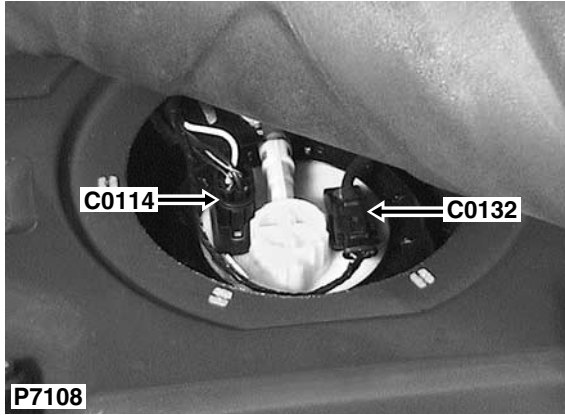

C0114

CONNECTOR DETAILS

Cav	Col	Cct
1	WP	ALL
2	GB	ALL
3	KB	ALL
4	B	ALL

Description: *Unit-Fuel Tank*
Location: *Beneath fuel tank cover*

YPC110200

Colour: *BLACK*
Gender: *Female*