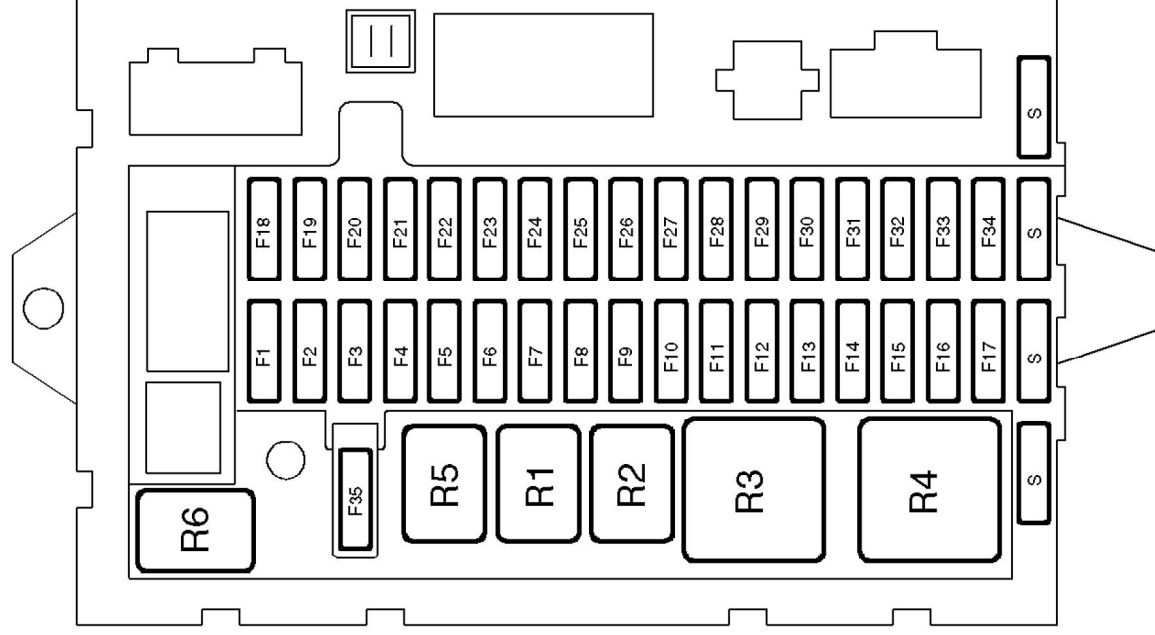

## PASSENGER COMPARTMENT FUSE BOX

M86 4473A

### Relays (R)

1. LH indicators
2. RH indicators
3. Rear window lift
4. Ignition coils - V8 only
5. Daylight running lamps - if fitted
6. Daylight running lamps - if fitted