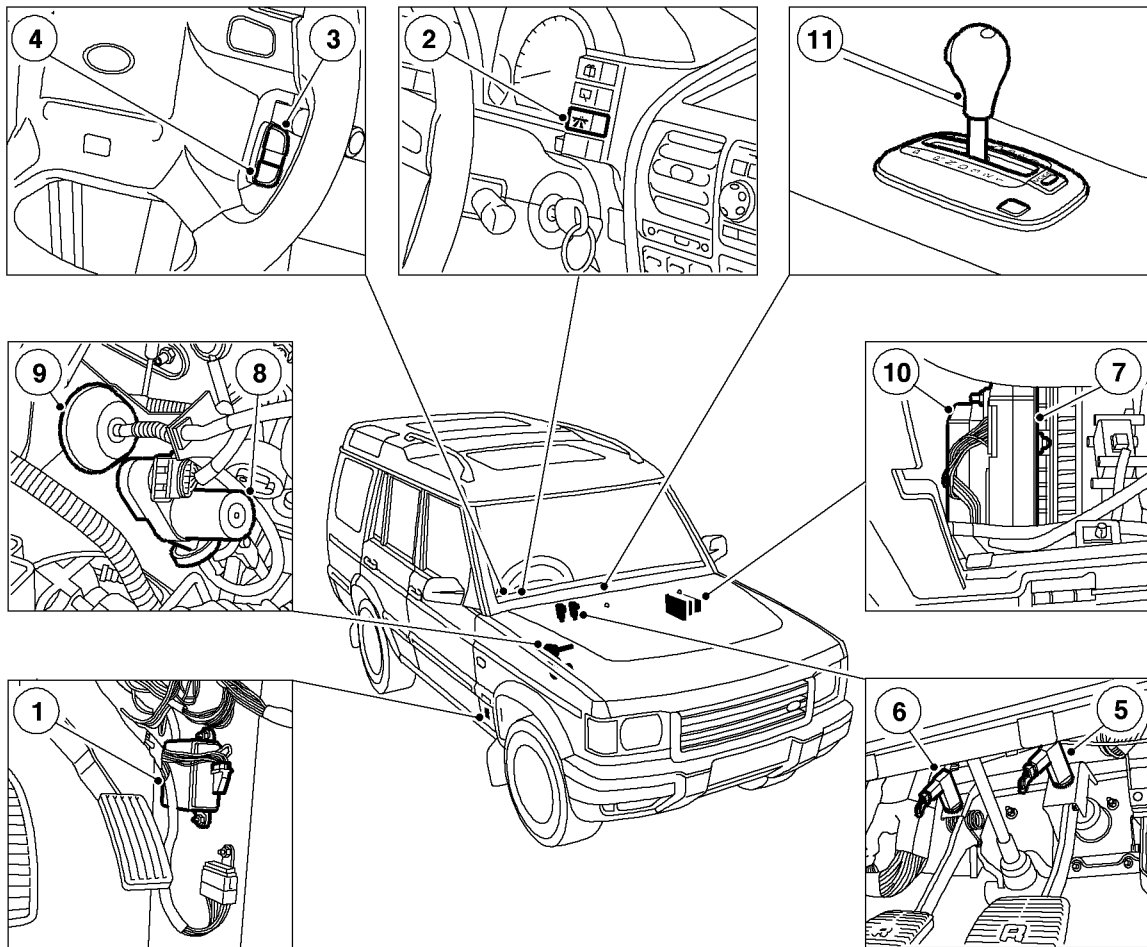

Cruise control component layout

M192556

- | | |
|--|---|
| <ul style="list-style-type: none"> 1 Cruise control ECU 2 Cruise control master switch 3 SET+ switch 4 RES switch 5 Brake pedal switch 6 Clutch pedal switch | <ul style="list-style-type: none"> 7 BCU 8 Vacuum pump assembly 9 Pneumatic actuator 10 SLABS ECU 11 Automatic gear selector lever |
|--|---|