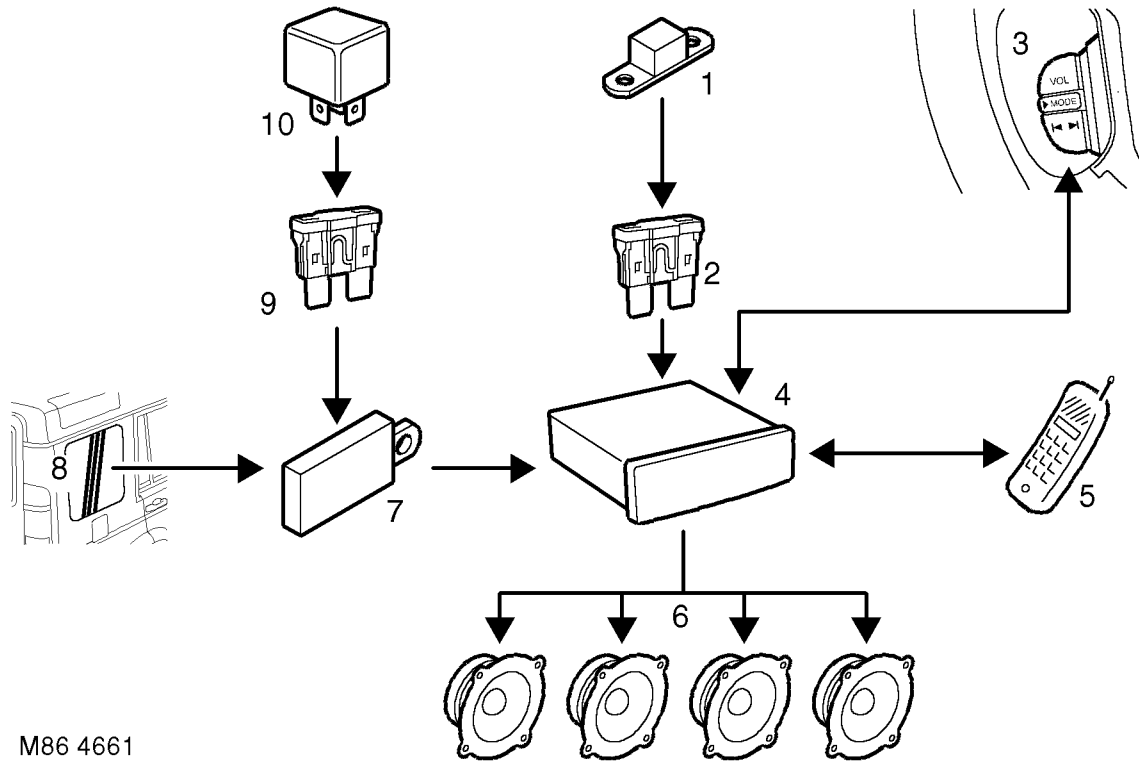

IN CAR ENTERTAINMENT

Base and mid line ICE system control diagram

M86 4661

- | | |
|---|-------------------------------|
| 1 Fusible link | 6 Speakers |
| 2 Battery power supply fuse | 7 Amplifier AM/FM aerial |
| 3 Remote radio control switches (if fitted) | 8 AM/FM aerial |
| 4 Radio cassette | 9 Auxiliary power supply fuse |
| 5 Telephone system interface | 10 Auxiliary relay |