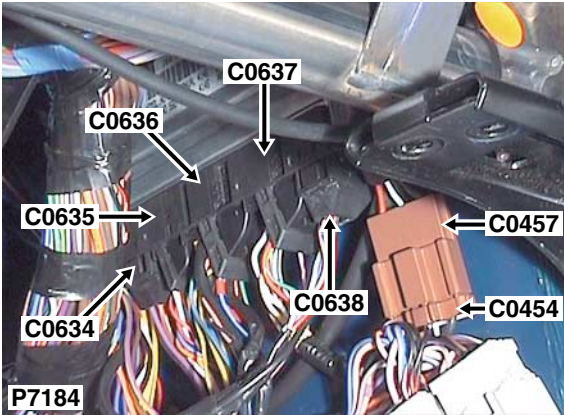

C0636

CONNECTOR DETAILS

Description: *Engine control module (ECM)*

Location: *Behind RH side of fascia*

YPH100450

Colour: *BLACK*

Gender: *Female*

| Cav | Col | Cct |
|-----|-----|-----|
| 1 | YW | ALL |
| 2 | YG | ALL |
| 3 | NR | ALL |
| 4 | BU | 18 |
| 6 | RB | 34 |
| 7 | R | ALL |
| 9 | RB | ALL |
| 10 | R | ALL |
| 14 | YR | ALL |
| 15 | YS | ALL |
| 16 | BO | 18 |
| 17 | B | ALL |
| 18 | RK | ALL |
| 20 | SU | ALL |
| 21 | RB | ALL |
| 22 | G | ALL |
| 23 | UG | ALL |
| 24 | YLG | ALL |
| 25 | RB | ALL |
| 27 | YB | ALL |
| 28 | YK | ALL |
| 29 | SP | ALL |
| 30 | BY | 18 |
| 30 | SY | 34 |
| 31 | GW | ALL |
| 32 | BY | ALL |
| 34 | SLG | ALL |
| 35 | W | ALL |
| 36 | KB | ALL |
| 40 | YN | ALL |
| 41 | YU | ALL |
| 42 | US | ALL |
| 43 | RG | ALL |
| 44 | GU | ALL |
| 45 | SCR | ALL |
| 46 | KB | ALL |
| 48 | B | ALL |