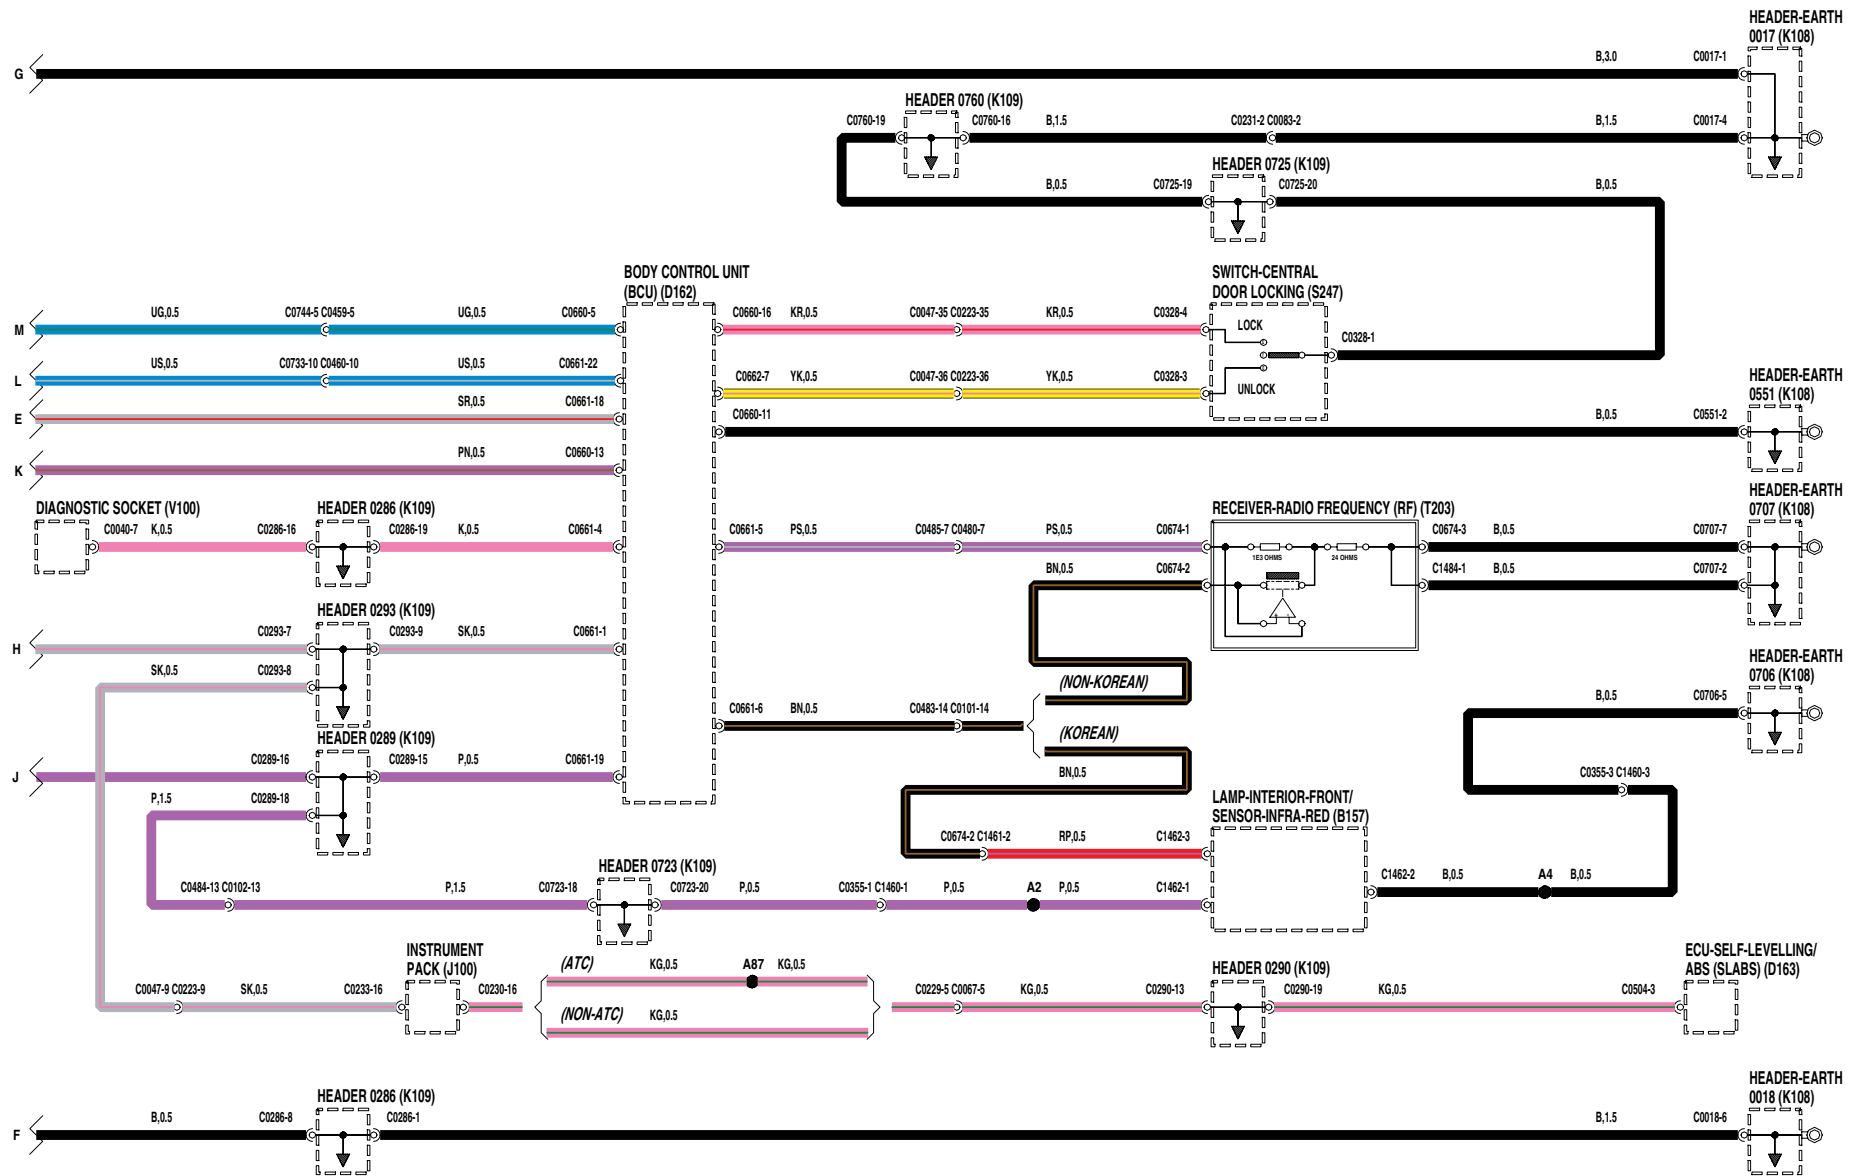

CENTRAL DOOR LOCKING

VWR108180-A-sheet1of3

CENTRAL DOOR LOCKING

VWR108180-A-sheet2of3

CENTRAL DOOR LOCKING

VWR108180-A-sheet3of3

WINDOWS FRONT

VWR102140-A-sheet1 of1

WINDOWS REAR

VWR104220-A-sheet1 of1