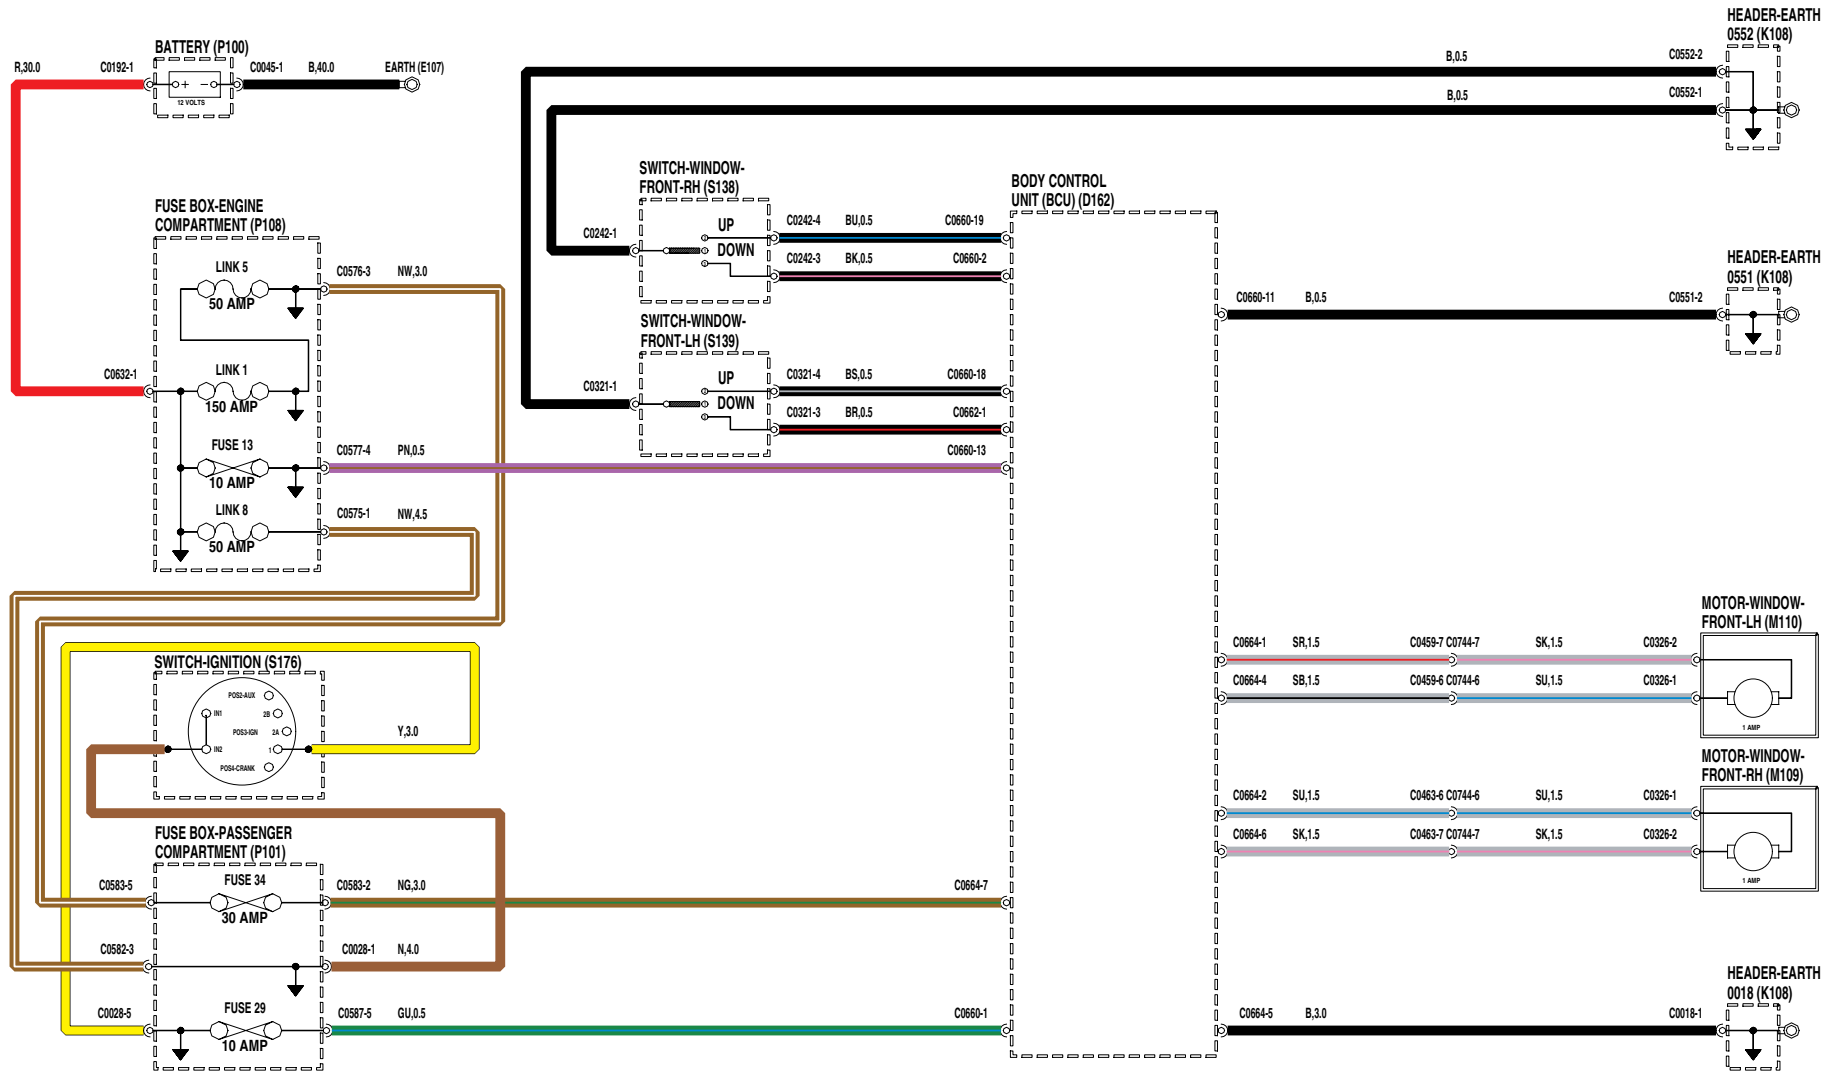

CENTRAL DOOR LOCKING

VWR108180-A-sheet1of3

CENTRAL DOOR LOCKING

VWR108180-A-sheet2of3

CENTRAL DOOR LOCKING

VWR108180-A-sheet3of3

WINDOWS FRONT

VWR102140-A-sheet1 of1

WINDOWS REAR

VWR104220-A-sheet1 of1