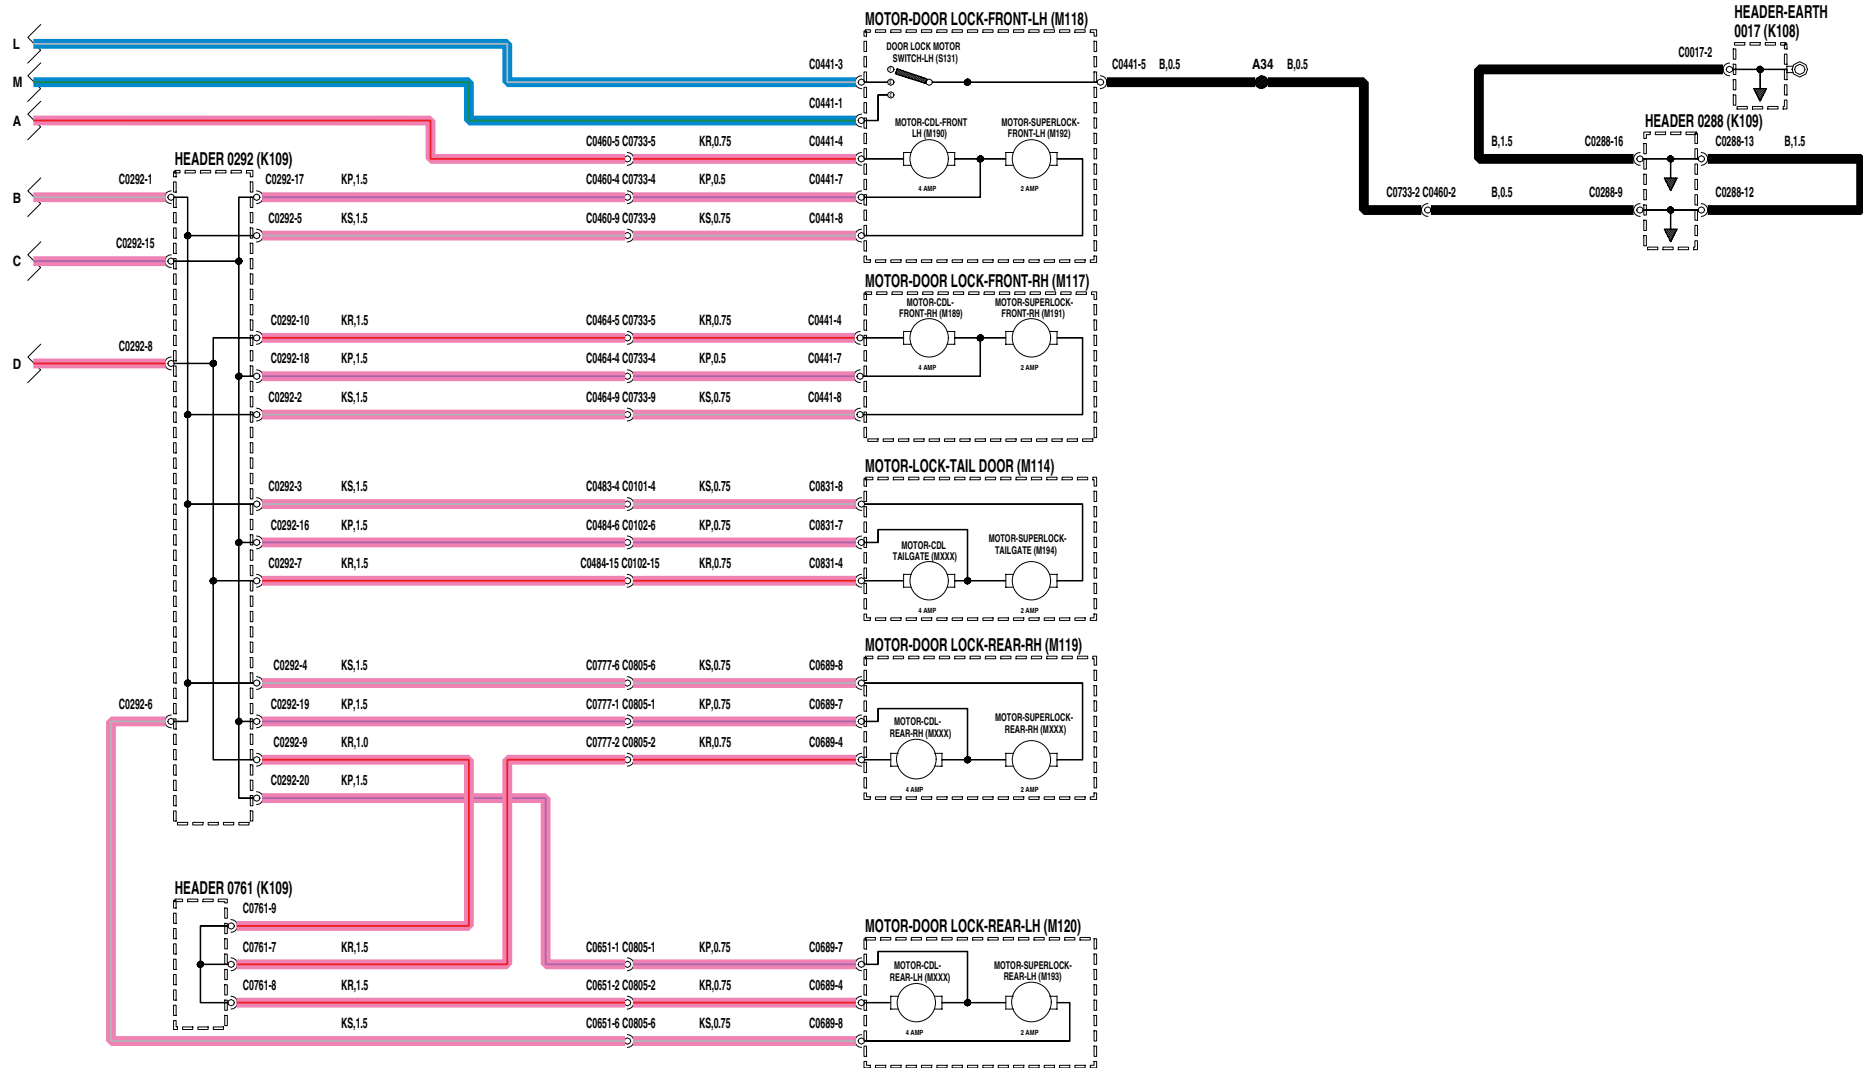

CENTRAL DOOR LOCKING

VWR108180-A-sheet1of3

CENTRAL DOOR LOCKING

VWR108180-A-sheet2of3

CENTRAL DOOR LOCKING

VWR108180-A-sheet3of3

WINDOWS FRONT

VWR102140-A-sheet1 of1

WINDOWS REAR

VWR104220-A-sheet1 of1