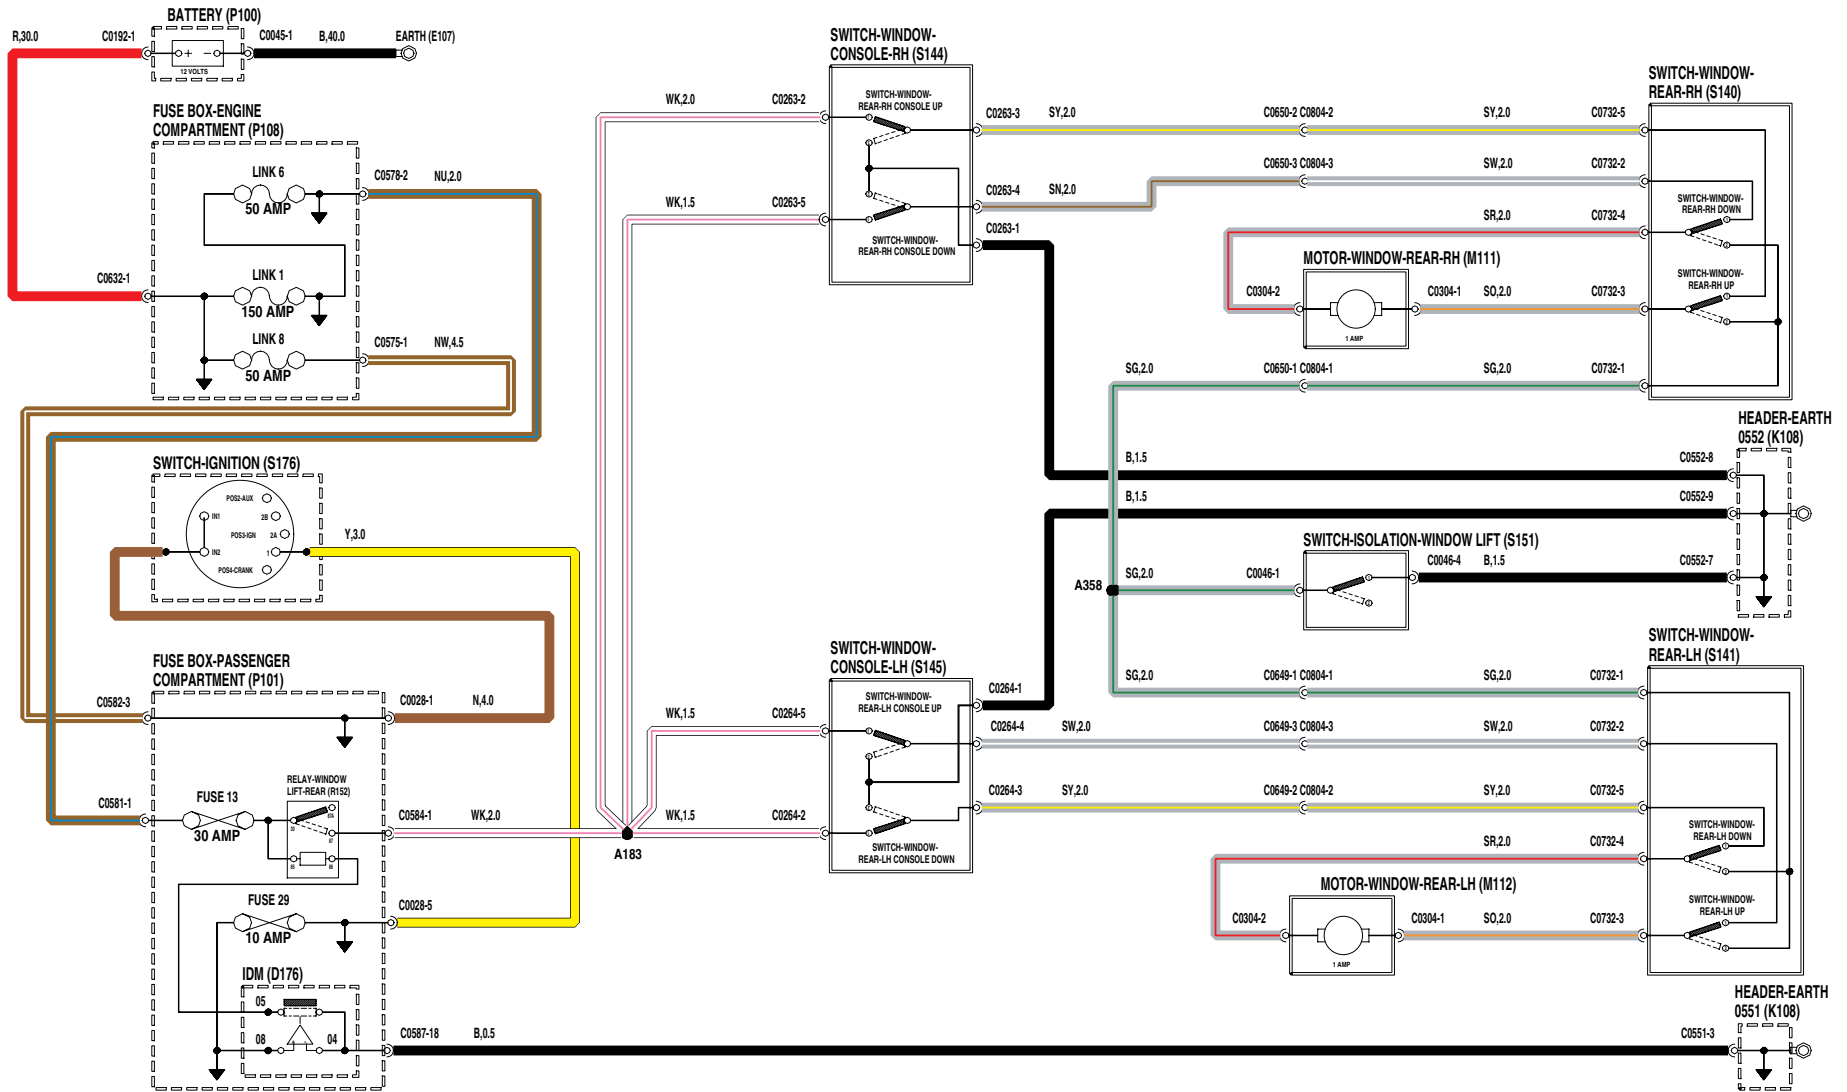

CENTRAL DOOR LOCKING

VWR108180-A-sheet1of3

CENTRAL DOOR LOCKING

VWR108180-A-sheet2of3

CENTRAL DOOR LOCKING

VWR108180-A-sheet3of3

WINDOWS FRONT

VWR102140-A-sheet1 of1

WINDOWS REAR

VWR104220-A-sheet1 of1