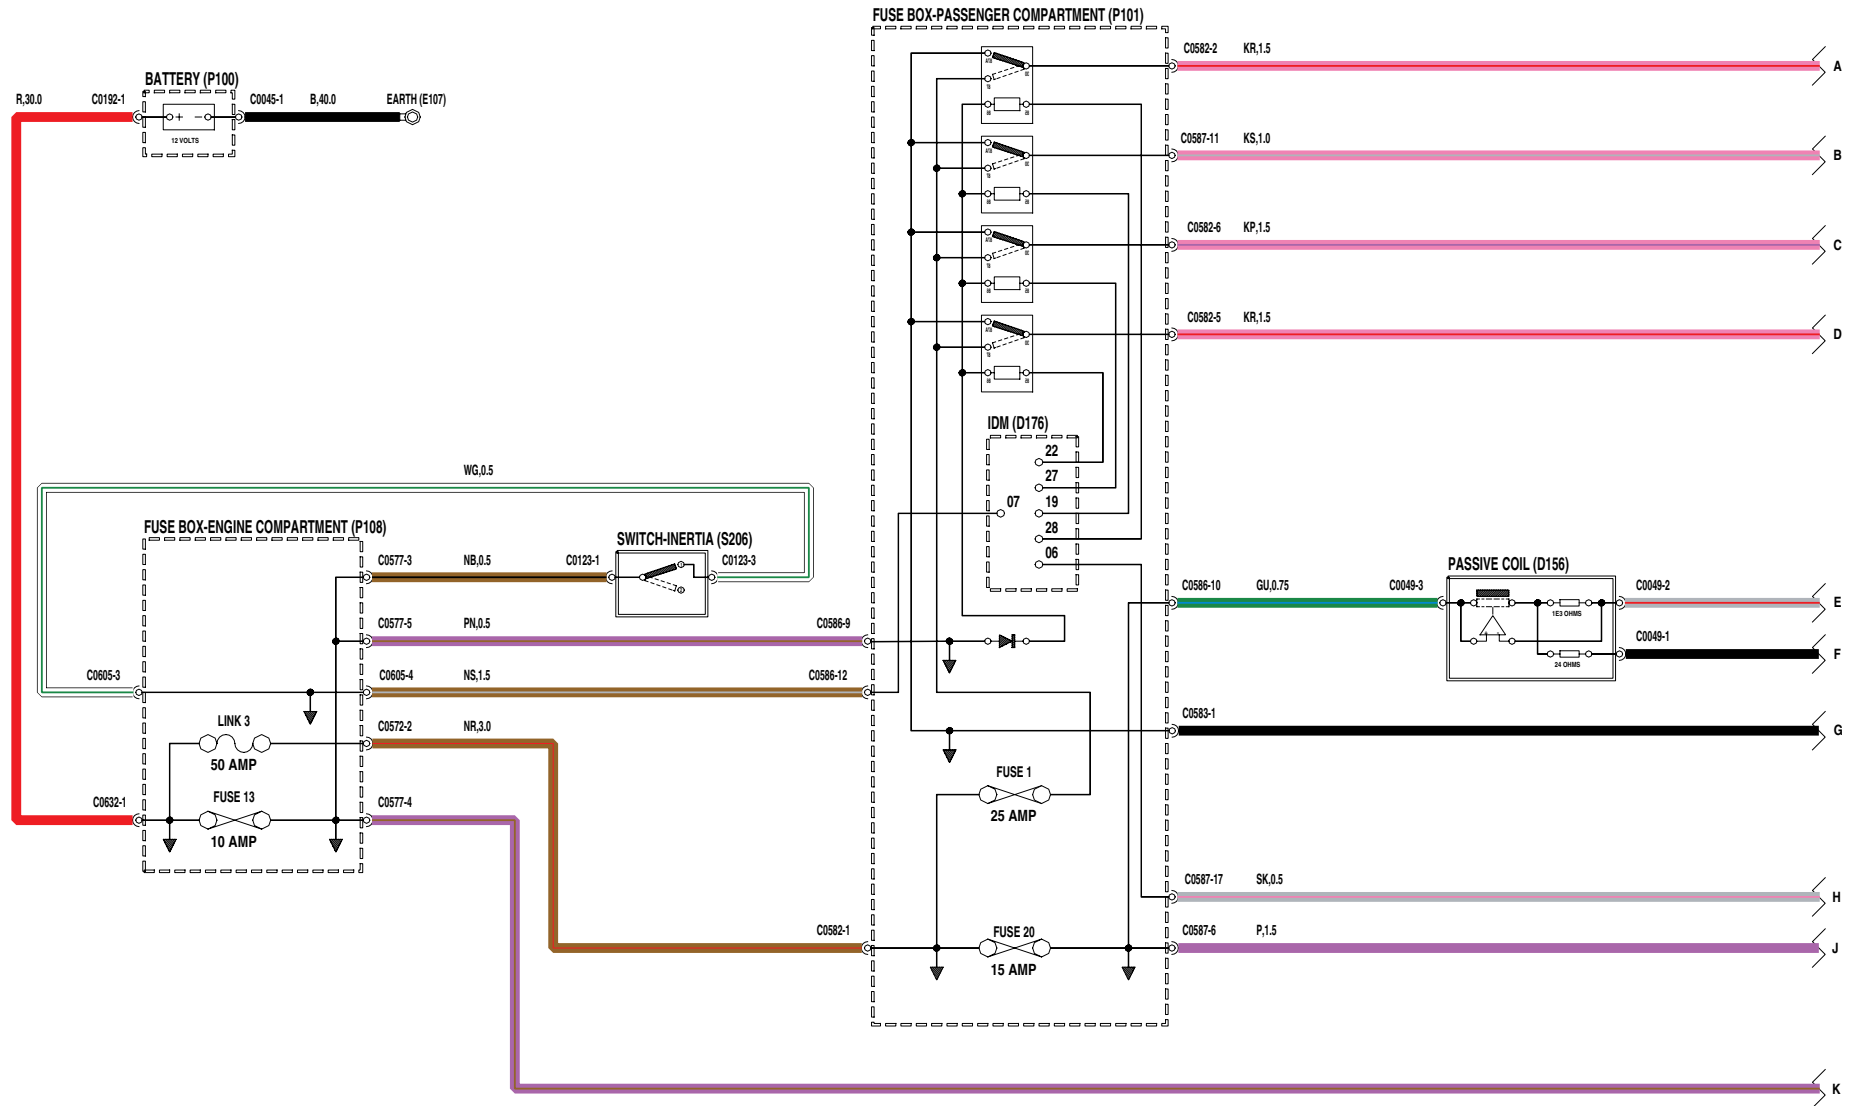

CENTRAL DOOR LOCKING

VWR108180-A-sheet1of3

CENTRAL DOOR LOCKING

VWR108180-A-sheet2of3

CENTRAL DOOR LOCKING

VWR108180-A-sheet3of3

WINDOWS FRONT

VWR102140-A-sheet1 of1

WINDOWS REAR

VWR104220-A-sheet1 of1