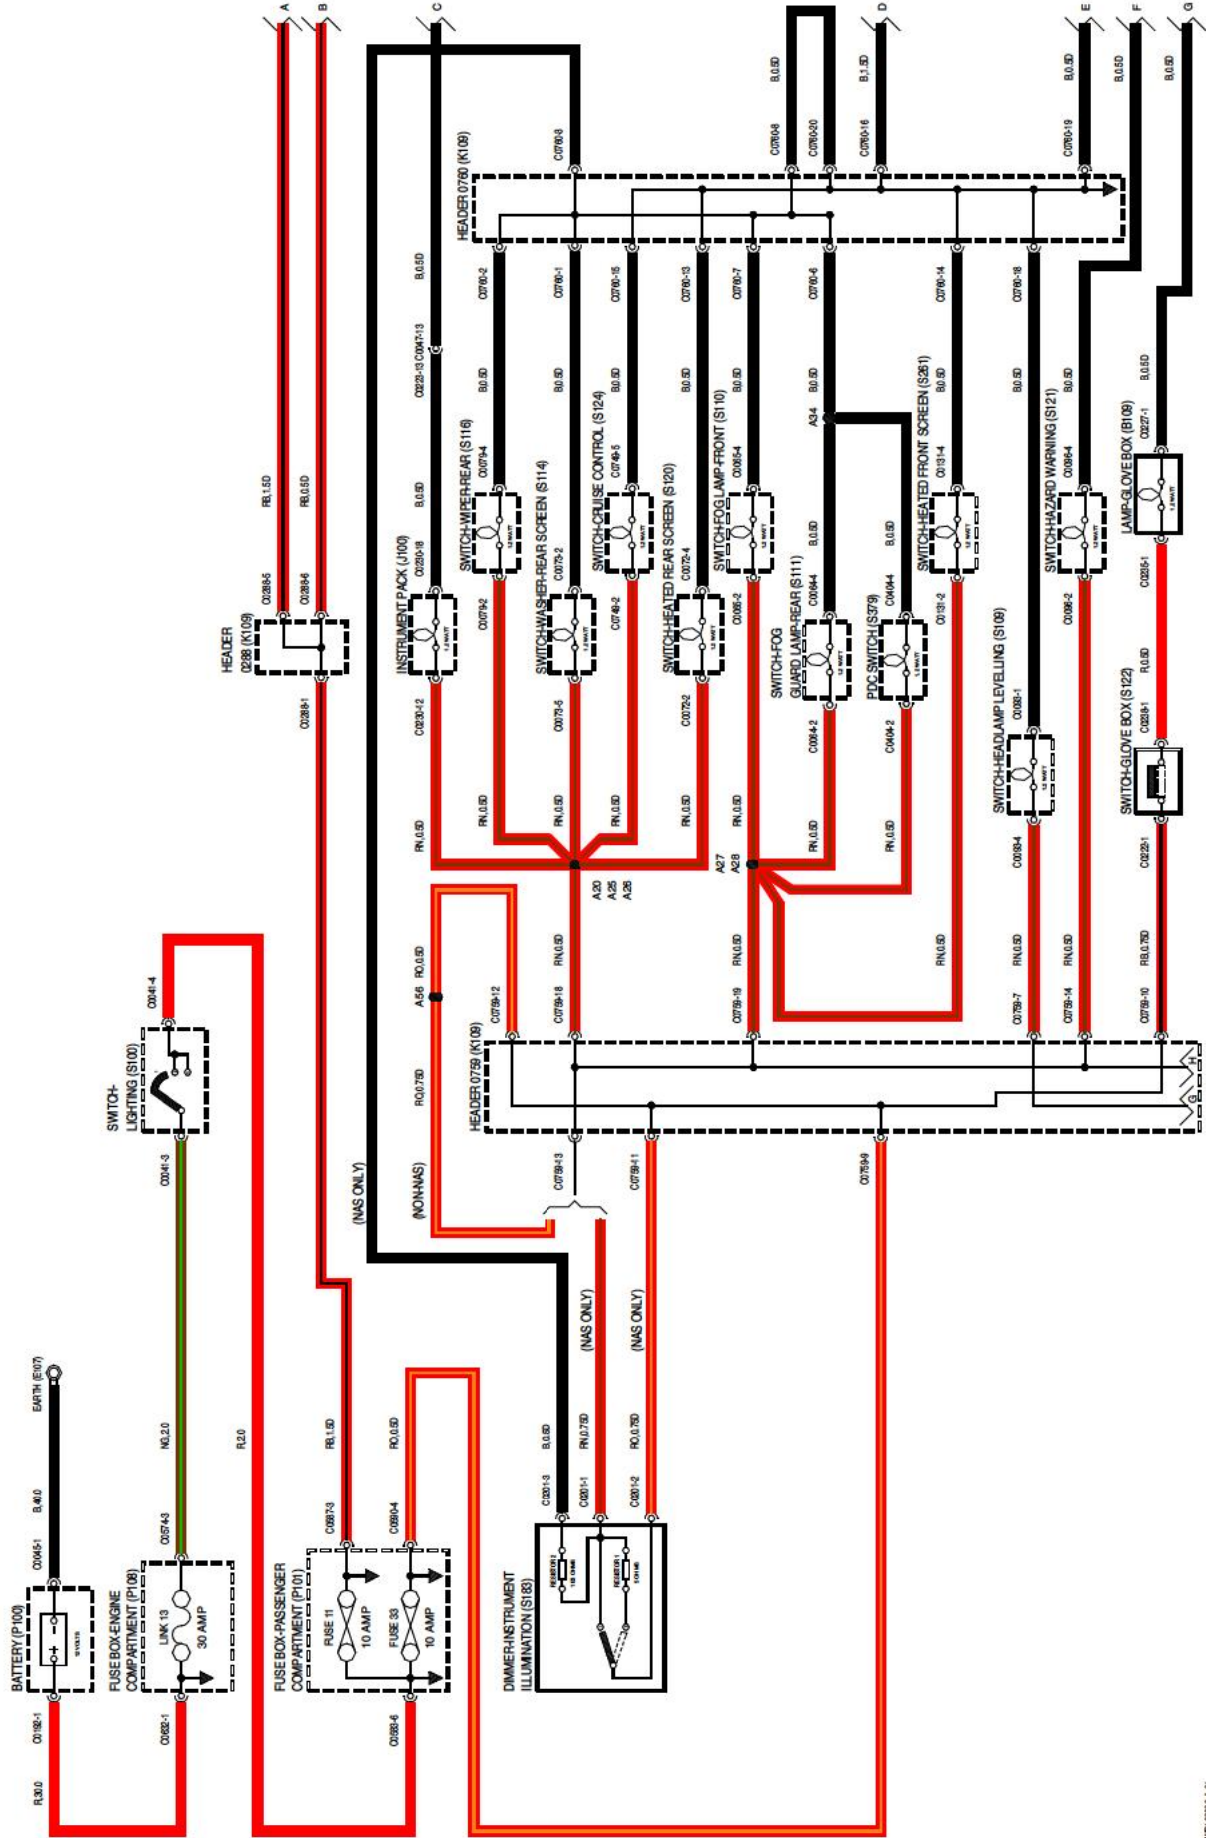

46 INTERIOR ILLUMINATION

1W61 0280-A-01