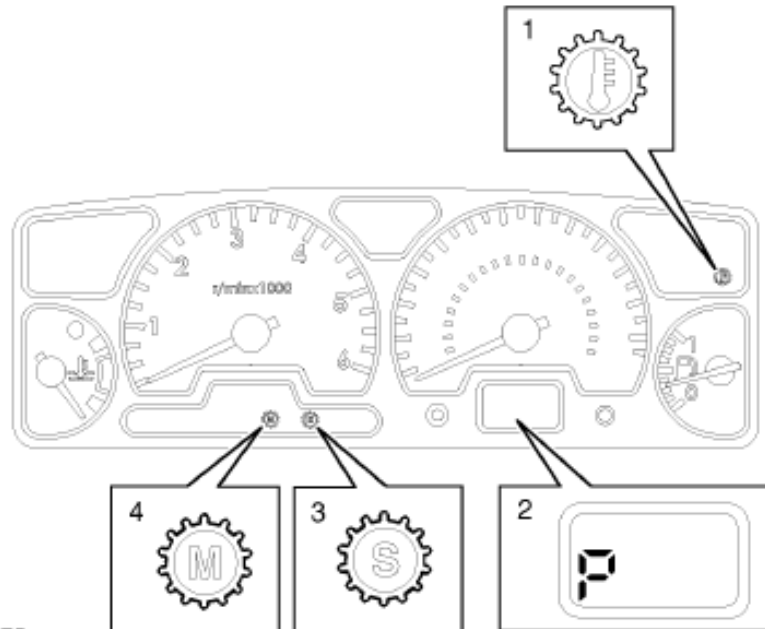

AUTOMATIC GEARBOX - ZF4HP22 - 24

Warning lamps

Warning lamps and selector lever position indication

M44 1075

- 1** Transmission temperature warning lamp (red)
- 2** Gear selector lever position indication

- 3** Sport mode warning lamp (green)
- 4** Manual mode warning lamp (green)

Illumination for each warning lamp is provided by a non serviceable LED.
