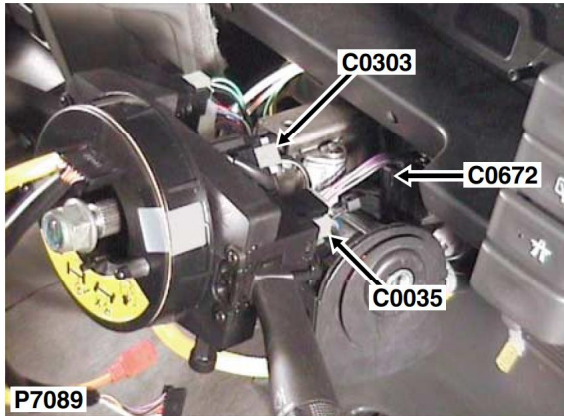

CONNECTOR DETAILS

C0303

Cav	Col	Cct
4	B	ALL
6	WLG	ALL

Description: *ECU-Delay-Windscreen wiper*
Location: *RH side of steering column*

YPC10038

Colour: *NATURAL*
Gender: *Female*

DISCOVERY SERIES II