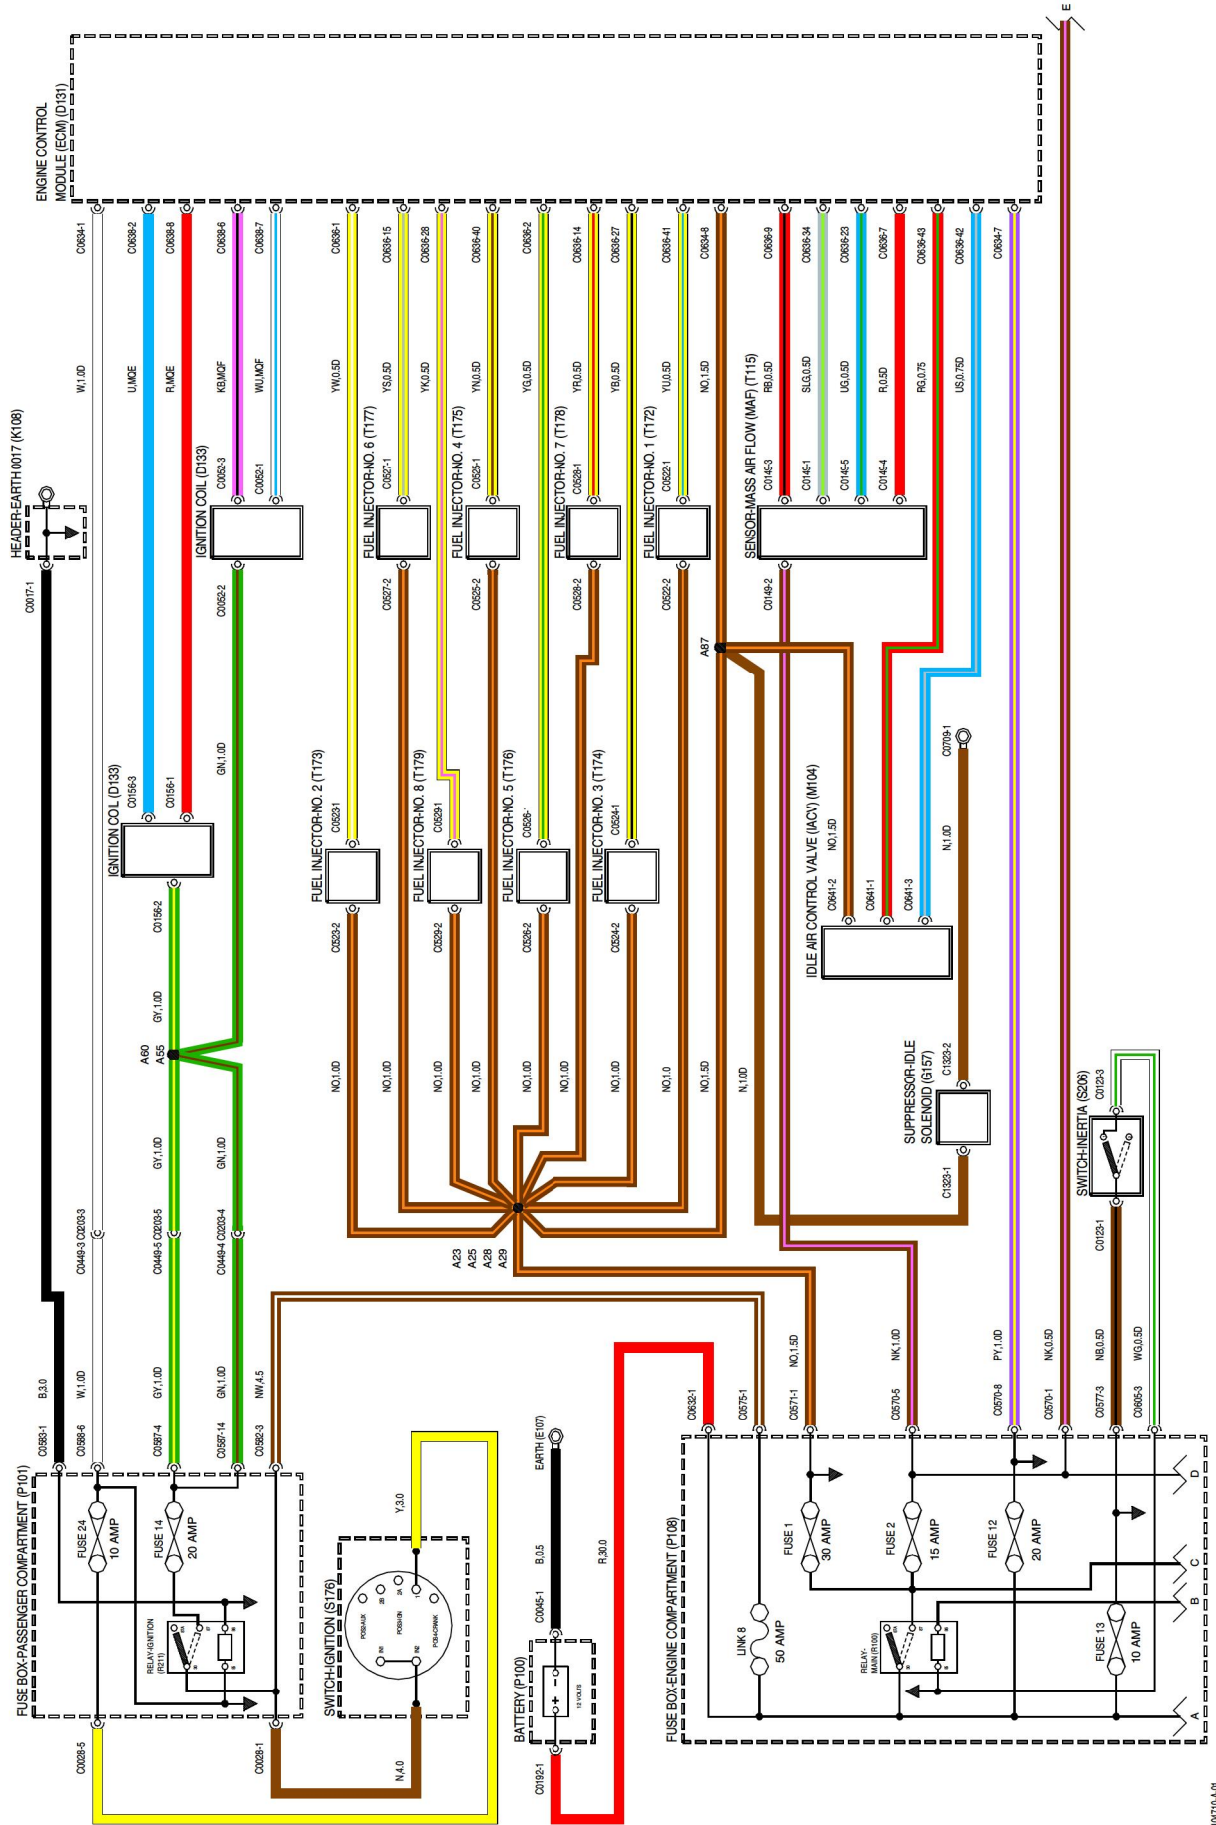

20 ENGINE MANAGEMENT SYSTEM

WVR10M70-A-R1