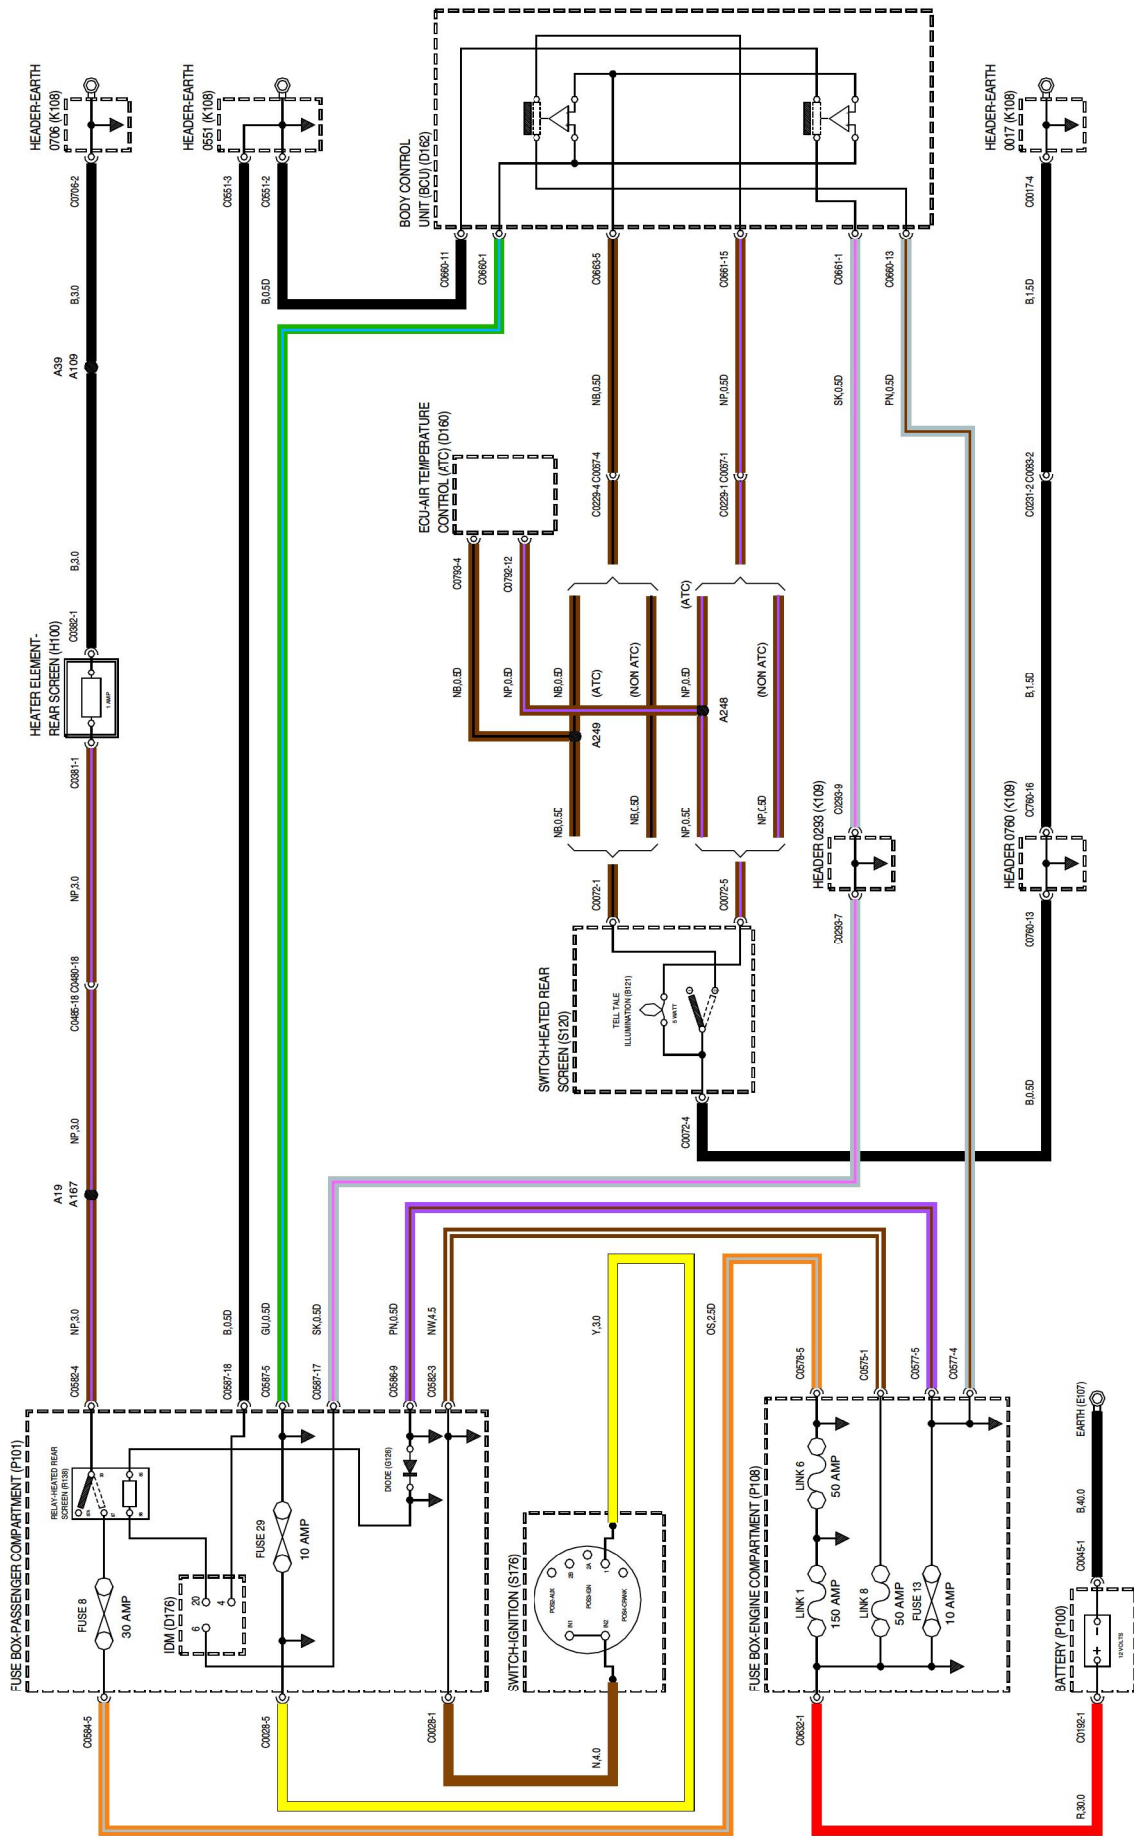

40 HEATED REAR WINDOW

WIR0190-A-01