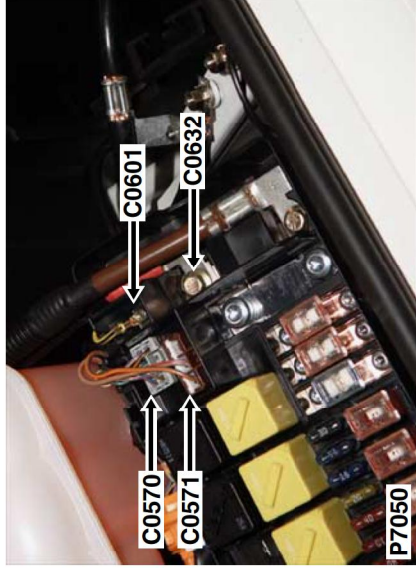

CONNECTOR DETAILS

C0632

Description: Fuse box-Engine compartment  
Location: Front RH side of engine compartment

Cav	Col	Cct
1	R	38

Colour:  
Gender:

DISCOVERY SERIES II