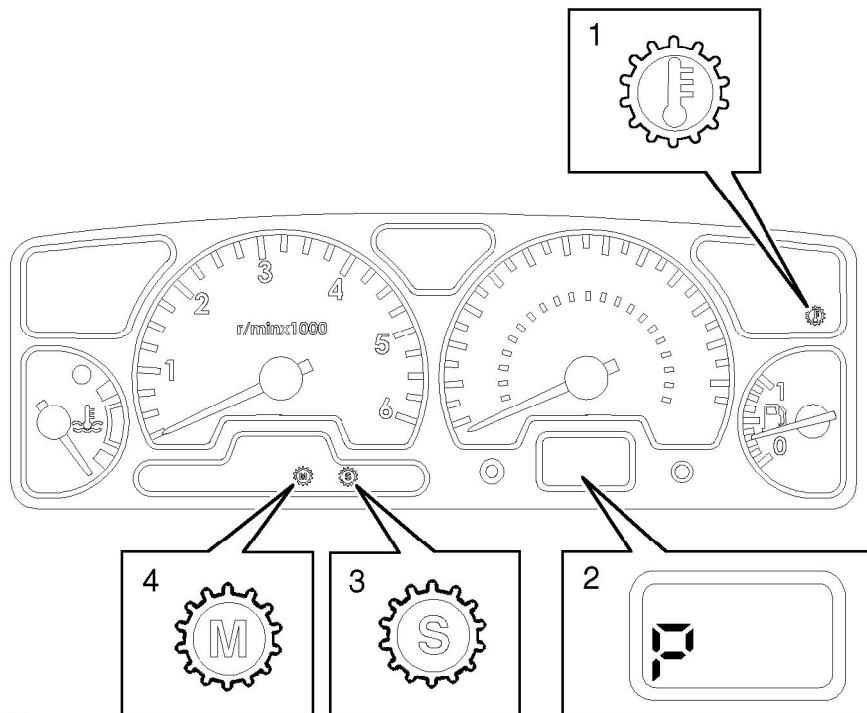

## Warning lamps

### Warning lamps and selector lever position indication

M44 1075

- |  |   |
|--|---|
| <b>1</b> Transmission temperature warning lamp (red) | <b>3</b> Sport mode warning lamp (green)  |
| <b>2</b> Gear selector lever position indication     | <b>4</b> Manual mode warning lamp (green) |

Illumination for each warning lamp is provided by a non serviceable LED.