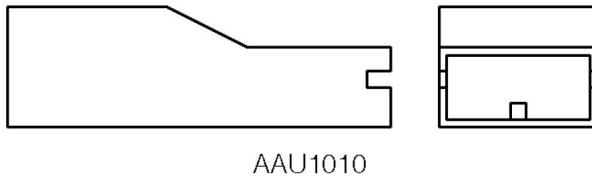

Cav	Col	Cct
1	KO	ALL

Description: *Switch-Handbrake - LHD*
 Location: *Behind centre console*

Colour: *BLACK*
 Gender: *Female*