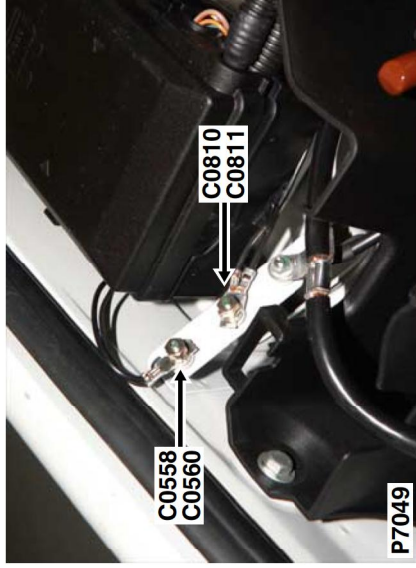

CONNECTOR DETAILS

C0558

Description: Earth

Location: RH side of engine compartment

Cav	Col	Cct
1	B	ALL

YPG10014

Colour: TIN-PLATE
Gender: Female

DISCOVERY SERIES II