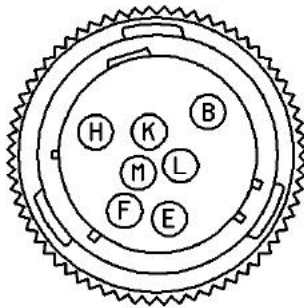

Cav	Col	Cct
B	OP	ALL
E	OK	ALL
F	OB	ALL
H	OG	ALL
K	OW	ALL
L	OLG	ALL
M	SO	ALL

Description: *Solenoid-Gearbox*
 Location: *Lower rear of engine - LH side*

YPC115800

Colour: *BLACK*
 Gender: *Female*