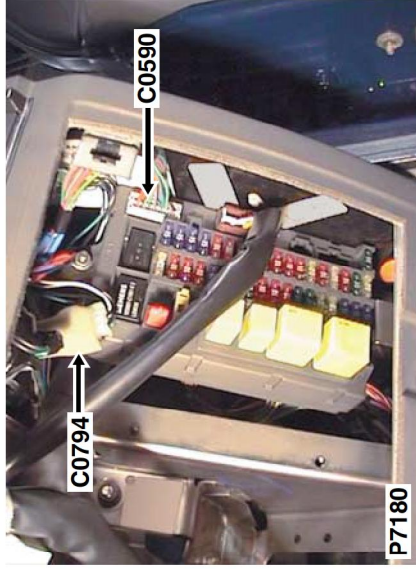

CONNECTOR DETAILS

C0794

Description: *Sensor-Temperature-in-car*  
Location: *Behind RH side of fascia*

Cav	Col	Cct
1	BW	15
2	WB	15
3	GR	ALL
4	B	15

YPC 10490

Colour: *LIGHT GREY*  
Gender: *Female*

DISCOVERY SERIES II