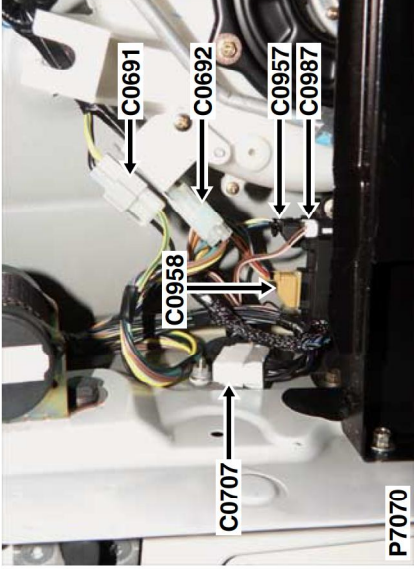

C0707

CONNECTOR DETAILS

Description: Header -Earth

Location: Luggage compartment - LH side

Cav	Col	Cct
1	B	17
2	B	ALL
3	B	17
4	B	ALL
5	B	ALL
6	B	ALL
7	B	ALL
8	B	34
9	B	ALL
10	B	24

YPC10611

Colour: LIGHT GREY
Gender: Female