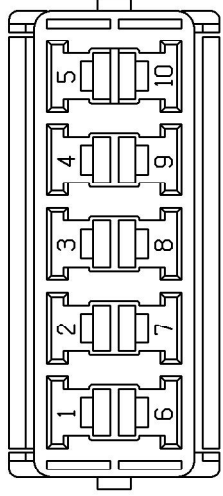

C0707

CONNECTOR DETAILS

Description: Header -Earth

Location: Luggage compartment - LH side

Cav	Col	Cct
1	B	17
2	B	ALL
3	B	17
4	B	ALL
5	B	ALL
6	B	ALL
7	B	ALL
8	B	34
9	B	ALL
10	B	24

YPC10611

Colour: LIGHT GREY
Gender: Female