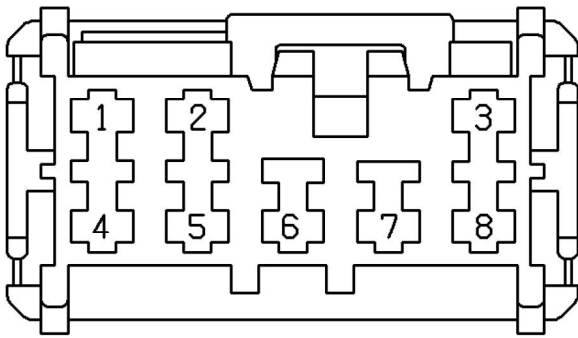

Cav	Col	Cct
1	NK	ALL
2	GW	ALL
3	BO	18
3	GU	ALL
4	UR	ALL
5	NK	ALL
7	BG	ALL
8	PY	ALL

Description: *Fuse box-Engine compartment*

Location: *Front RH side of engine compartment*

YPC10492

Colour: *LIGHT GREY*

Gender: *Female*