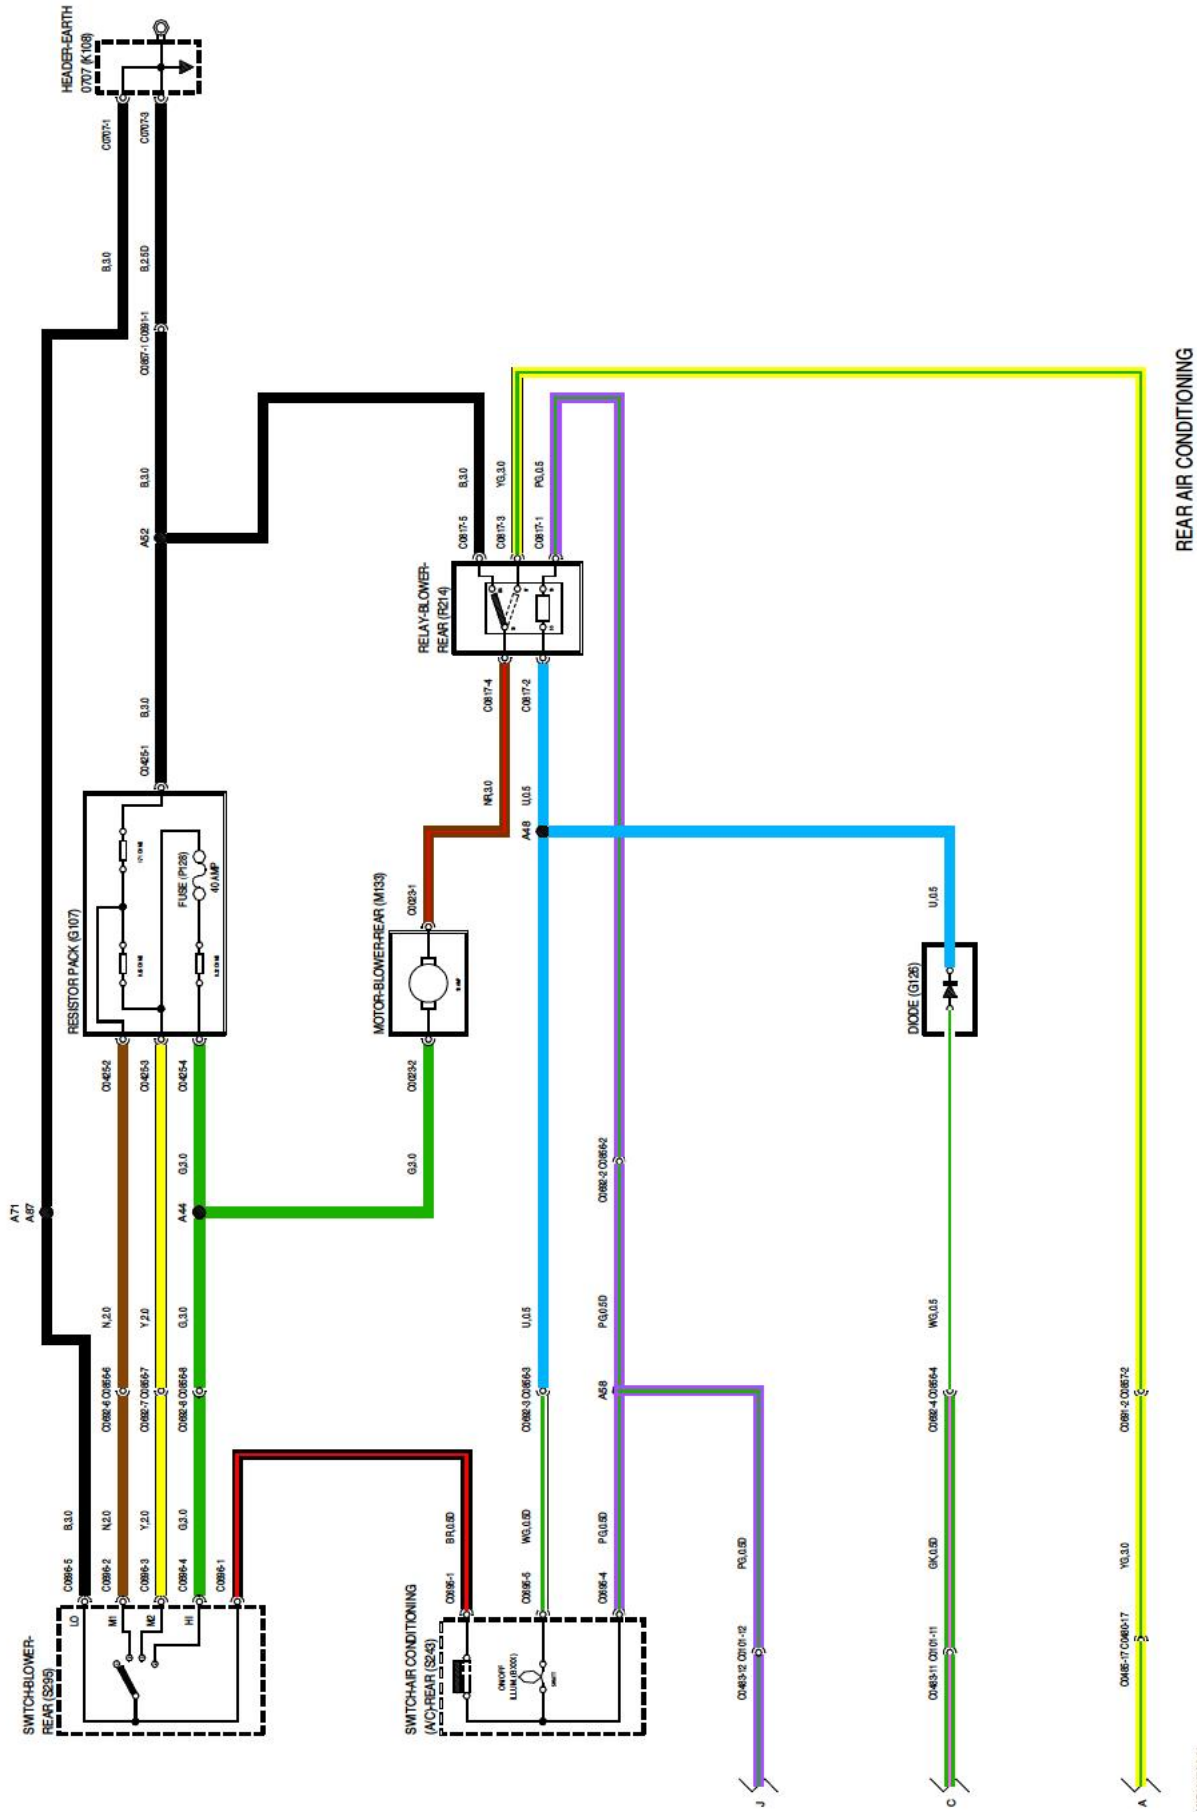

WIP (010)542E

# 38 AIR CONDITIONING

1WR107014.0

WPI 018703-04