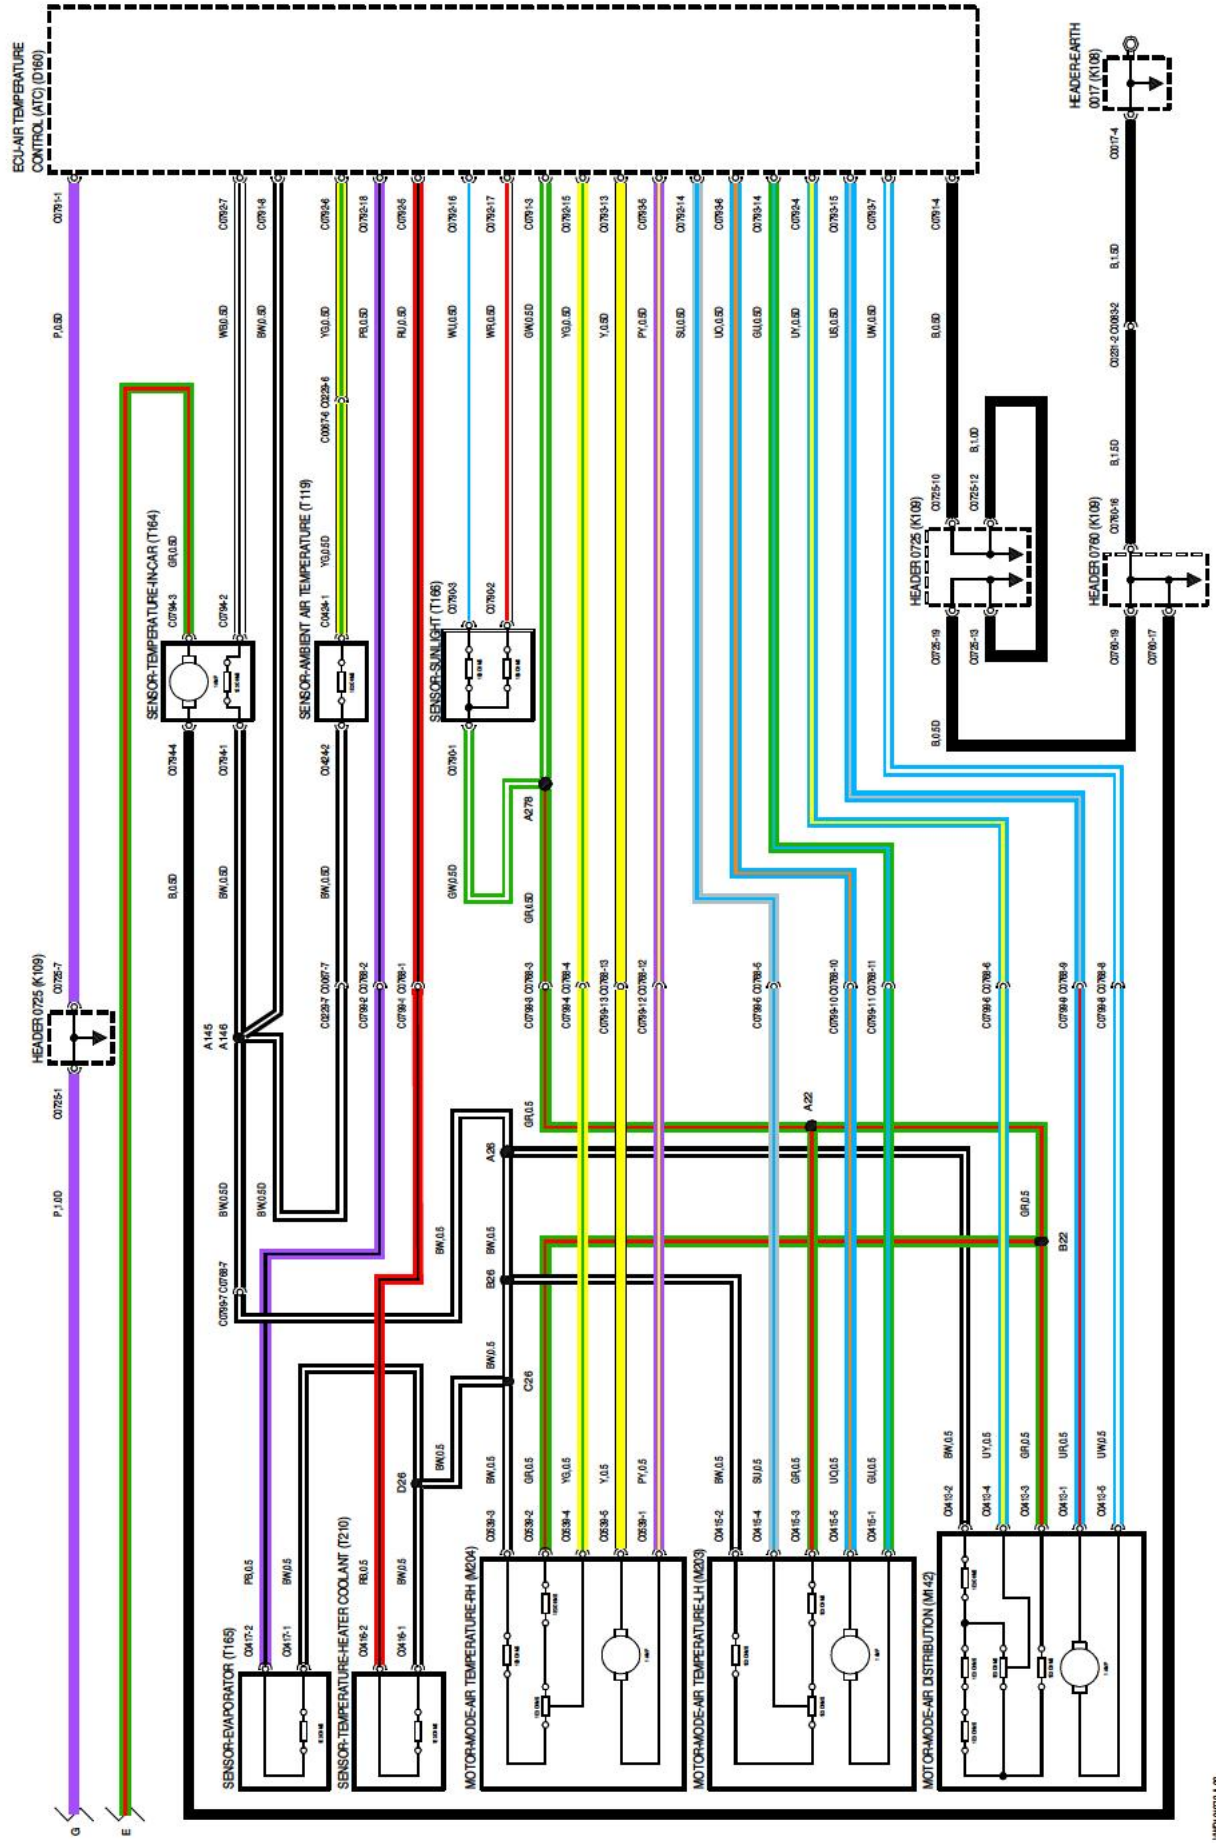

WIP (010)542E

# 38 AIR CONDITIONING

1WR107014.0

WPI 018703-04