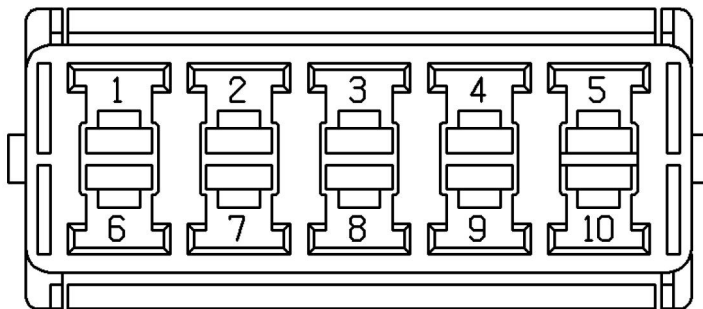

Cav	Col	Cct
1	B	ALL
2	B	2
3	B	13
4	B	ALL
5	B	ALL
6	B	ALL
7	B	ALL
8	B	ALL
9	B	ALL
10	B	ALL

Description: *Header -Earth*
 Location: *RH 'A' post*

YPC10611

Colour: *LIGHT GREY*
 Gender: *Female*