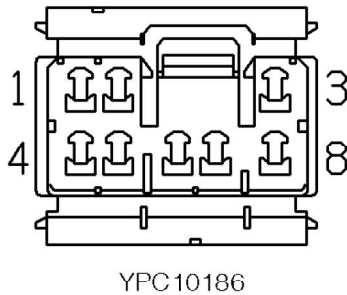

Cav	Col	Cct
1	P	15
2	GK	ALL
3	GW	15
4	B	15
5	RN	15
8	BW	15

Description: *ECU-Air temperature control (ATC)*
 Location: *Behind heater control panel*

Colour: *WHITE*
 Gender: *Female*