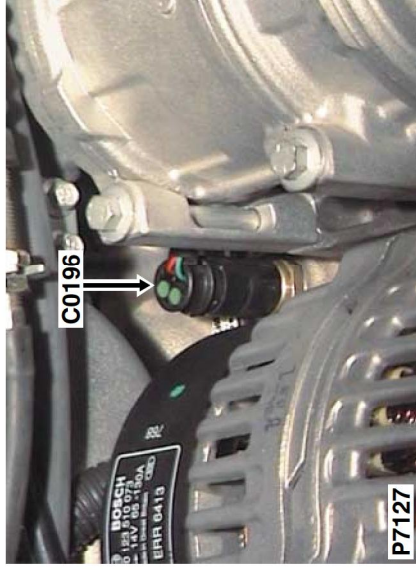

## CONNECTOR DETAILS

## C0196

Description: *Sensor-Engine coolant temperature (ECT)*

Location: *Front of engine - centre*

YPC113850

Colour: *BLACK*

Gender: *Female*

DISCOVERY SERIES II