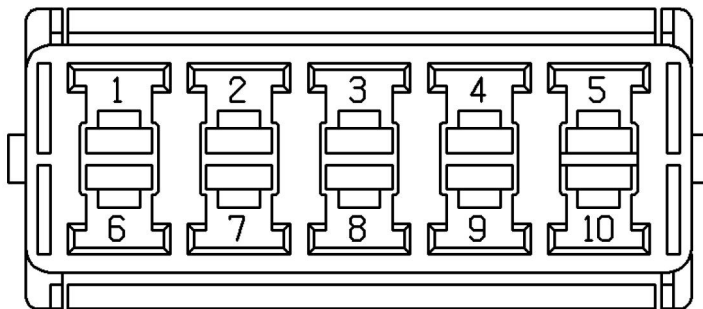

Cav	Col	Cct
1	B	ALL
2	B	2
3	B	13
4	B	ALL
5	B	ALL
6	B	ALL
7	B	ALL
8	B	ALL
9	B	ALL
10	B	ALL

Description: *Header -Earth*  
 Location: *RH 'A' post*

YPC10611

Colour: *LIGHT GREY*  
 Gender: *Female*