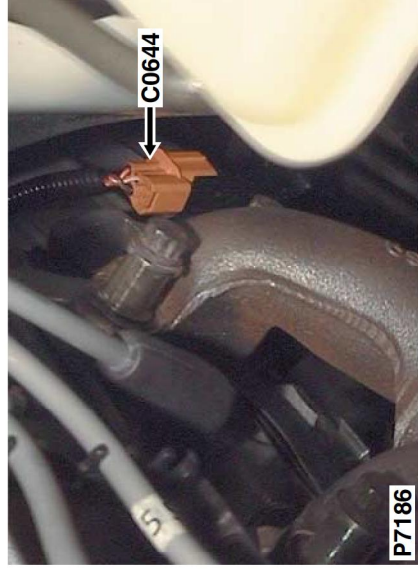

CONNECTOR DETAILS

C0644

Description: *Sensor-Heated oxygen (HO2S)-Front-LH*
Location: *Rear LH side of engine*

Cav	Col	Cct
1	RB	ALL
2	O	ALL
3	NK	ALL
4	WO	ALL

YPC113730

Colour: *ORANGE*
Gender: *Male*

DISCOVERY SERIES II