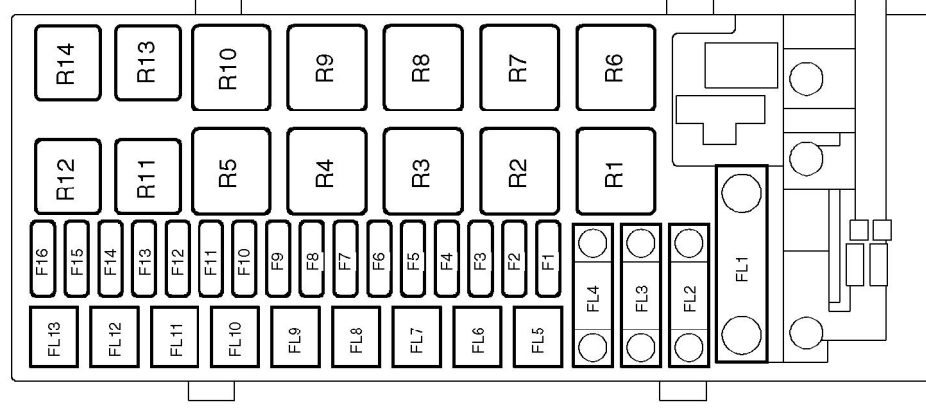

FUSE DETAILS

ENGINE COMPARTMENT FUSE BOX

M86 4472