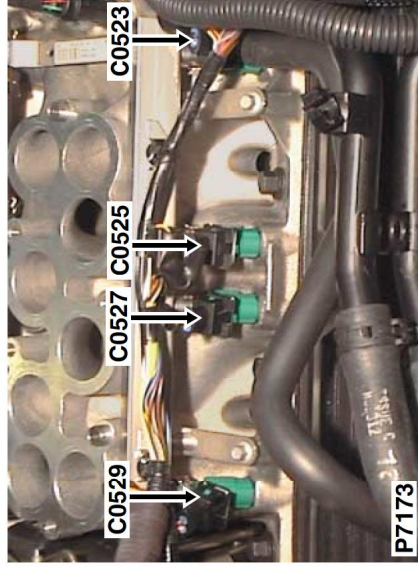

C0523

CONNECTOR DETAILS

Description: Fuel injector-No.2 - V8
Location: RH side of engine

YPC114900

Colour: BLACK
Gender: Female

Cav	Col	Cct
1	YW	ALL
2	NO	ALL

DISCOVERY SERIES II