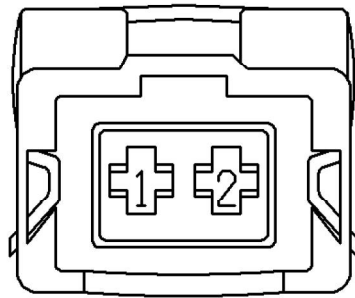

Cav	Col	Cct
1	WN	ALL

Description: *Switch-Oil pressure - V8*
 Location: *Lower front of engine - RH side*

YPC107830

Colour: *NATURAL*
 Gender: *Female*