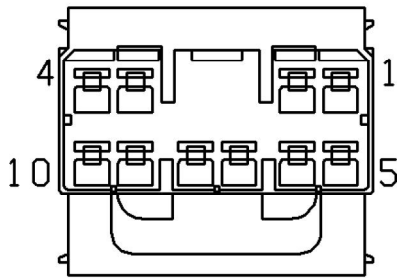

Cav	Col	Cct
1	GN	ALL
2	GY	ALL
3	NP	9
4	BLG	ALL
5	BG	ALL
6	RK	ALL
7	BU	ALL
8	B	ALL
10	BW	2

Description: *Main harness to gearbox harness*
 Location: *Beneath centre console*

YPC10177

Colour: *WHITE*
 Gender: *Male*