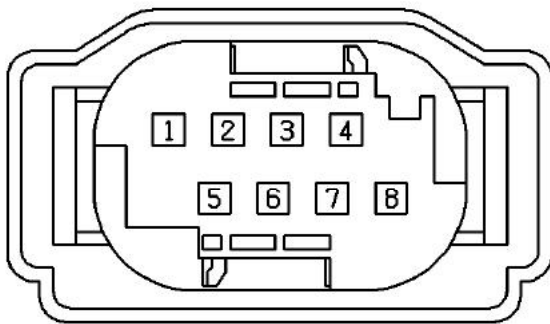

Cav	Col	Cct
1	UG	ALL
3	US	ALL
4	KR	ALL
5	B	ALL
6	PW	ALL
7	KP	ALL
8	KS	ALL

Description: *Motor-Central door locking-Passenger*
 Location: *Behind front door trim panel*

YPC108040

Colour: *BLACK*
 Gender: *Female*