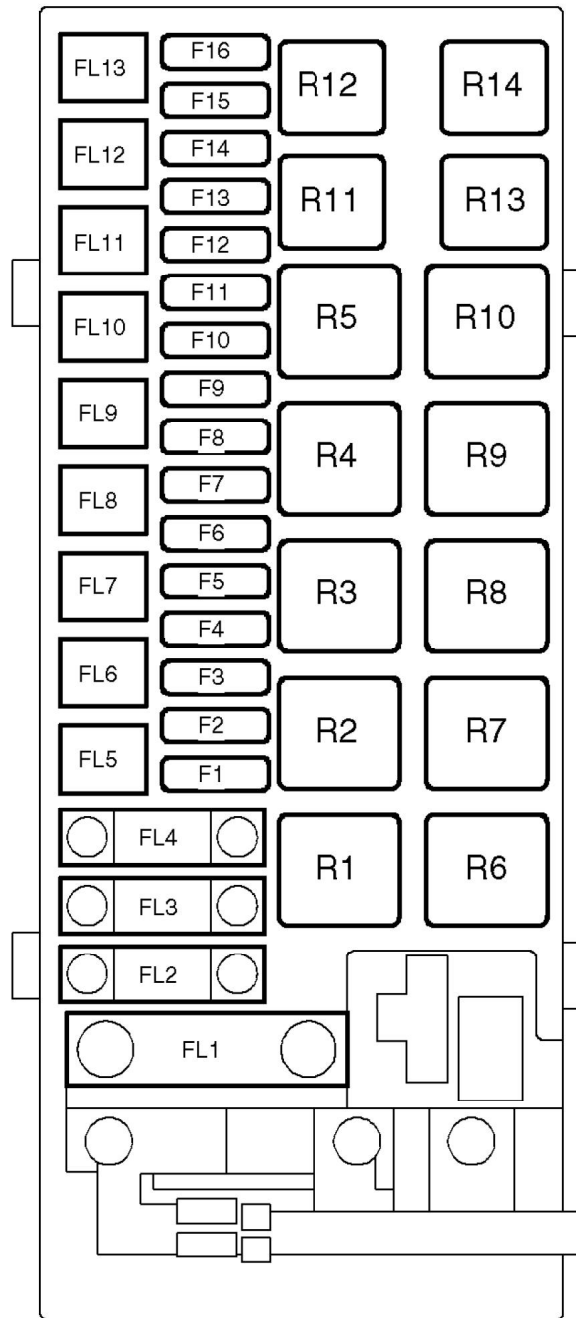

# FUSE DETAILS

## ENGINE COMPARTMENT FUSE BOX

M86 4472

## Relays (R)

1. Fuel pump
2. Starter
3. Headlamp powerwash
4. Cooling fan
5. Self Levelling/ABS (SLABS)
6. Glowplugs - Diesel only
7. Auxiliary circuits
8. Heated Front Screen (HFS)
9. Main relay
10. Anti-lock Braking System (ABS)
11. Compressor clutch (A/C only)
12. Front fog lamps
13. Horns
14. Active Cornering Enhancement (ACE)

Link	Rating	Vehicle	Function
FL1	150 A	ALL	Fusible links 4, 5, 6 and 7, fuses 3, 4, 5, and 6 of the engine compartment fuse box, and the HFS relay.
FL2	100 A	Td5	Glow plug relay.
FL3	50 A	ALL	Fuses 1, 2, 20 and 21 of the passenger compartment fuse box.
FL4	100 A	ALL	Fuses 6 and 7 of the passenger compartment fuse box.
FL5	50 A	ALL	RH seat relay, LH seat relay, and fuse 34 of the passenger compartment fuse box.
FL6	50 A	ALL	Fuses 8, 12 and 13 of the passenger compartment fuse box.
FL7	30 A	ALL	Auxiliary relay and fuse 17 of the passenger compartment fuse box.
FL8	50 A	ALL	Ignition switch and the ignition relay.
FL9	30 A	ALL	SLABS relay.
FL10	40 A	ALL	Lighting switch, fuses 4 and 5 of the passenger compartment fuse box.
FL11	30 A	ALL	ABS return pump relay.
FL12	30 A	ALL	Starter relay.
FL13	30 A	ALL	Lighting switch.