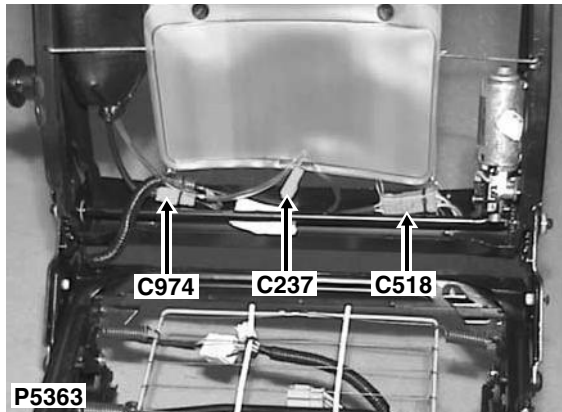

## CONNECTOR DETAILS

| Cav | Col | Cct |
|-----|-----|-----|
| 1   | KW  | 42  |
| 2   | B   | 42  |

Description: *Seat cushion harness to seat squab harness*

Location: *Passenger seat - below*

NO CONNECTOR FACE

Colour: *WHITE*  
Gender: *Male*

---

DISCOVERY SERIES II