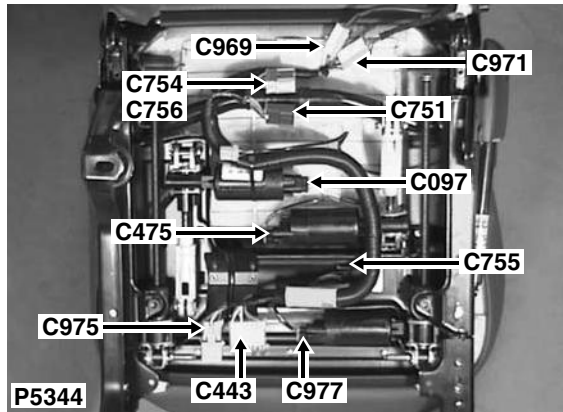

CONNECTOR DETAILS

C0969

Cav	Col	Cct
1	K	42
2	B	42
3	LG	42
4	KW	42

Description: *Heater-Seat cushion-RH*
 Location: *Underside of front passenger's seat*

Colour: *WHITE*
 Gender: *Female*

DISCOVERY SERIES II