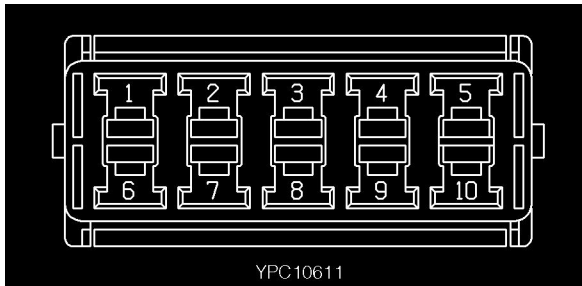

CONNECTOR DETAILS

C0708

Cav	Col	Cct
1	B	24
2	B	9
3	B	9
4	B	42
5	B	42
6	B	42
7	B	42
8	B	ALL
9	B	ALL
10	B	9

Description: *Header -Earth*
 Location: *Beneath centre console*

Colour: *LIGHT GREY*
 Gender: *Female*