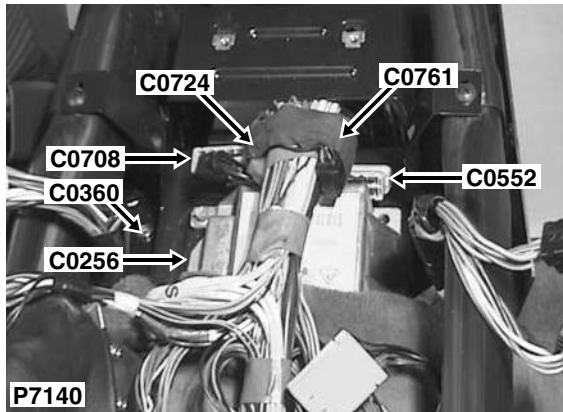

CONNECTOR DETAILS

C0708

Cav	Col	Cct
1	B	24
2	B	9
3	B	9
4	B	42
5	B	42
6	B	42
7	B	42
8	B	ALL
9	B	ALL
10	B	9

Description: *Header -Earth*
 Location: *Beneath centre console*

Colour: *LIGHT GREY*
 Gender: *Female*