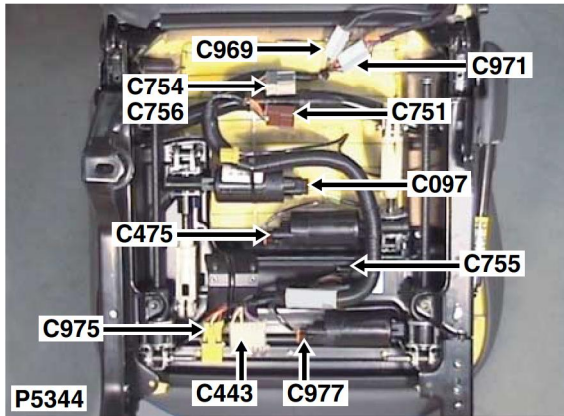

CONNECTOR DETAILS

C0969

Cav	Col	Cct
1	K	42
2	B	42
3	LG	42
4	KW	42

Description: *Heater-Seat cushion-RH*
Location: *Underside of front passenger's seat*

Colour: *WHITE*
Gender: *Female*

DISCOVERY SERIES II