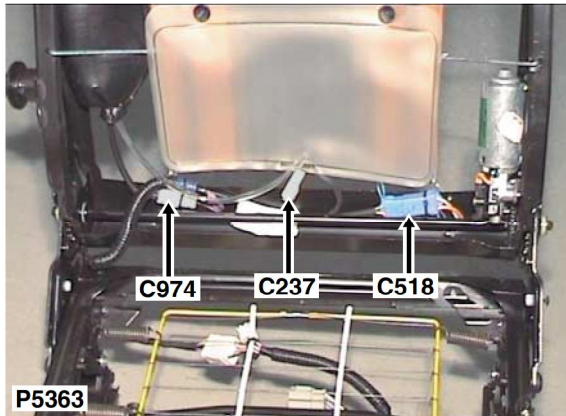

C0237

CONNECTOR DETAILS

Cav	Col	Cct
1	KW	42
2	B	42

Description: *Seat cushion harness to seat squab harness*

Location: *Passenger seat - below*

NO CONNECTOR FACE

Colour: *WHITE*
Gender: *Male*

DISCOVERY SERIES II