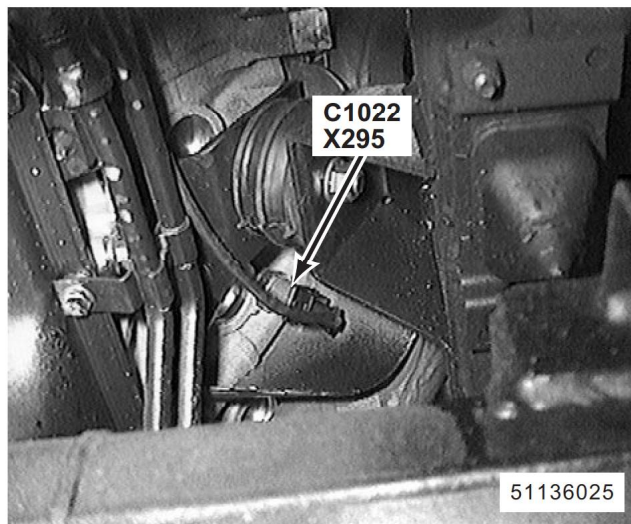

101. lower LH rear of engine compartment (MFI-V8)  
 X139 Left Heated Oxygen Sensor  
 C112 (3-W)

102. lower LH rear of engine compartment (SFI-V8)  
 X139 Left Heated Oxygen Sensor

103. lower LH rear of engine (SFI-V8)  
 X250 Crankshaft Position Sensor  
 C1004 (2-B)

104. lower LH side of engine (SFI-V8)  
 X295 Left Knock Sensor  
 C1022 (2-B)