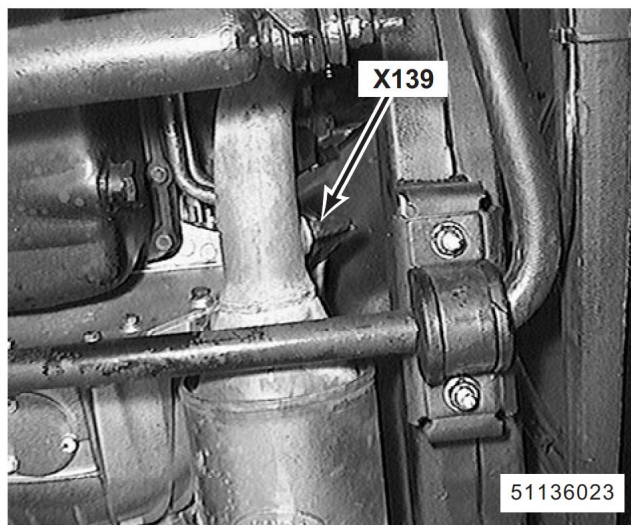

101. lower LH rear of engine compartment (MFI-V8)  
 X139 Left Heated Oxygen Sensor  
 C112 (3-W)

102. lower LH rear of engine compartment (SFI-V8)  
 X139 Left Heated Oxygen Sensor

103. lower LH rear of engine (SFI-V8)  
 X250 Crankshaft Position Sensor  
 C1004 (2-B)

104. lower LH side of engine (SFI-V8)  
 X295 Left Knock Sensor  
 C1022 (2-B)