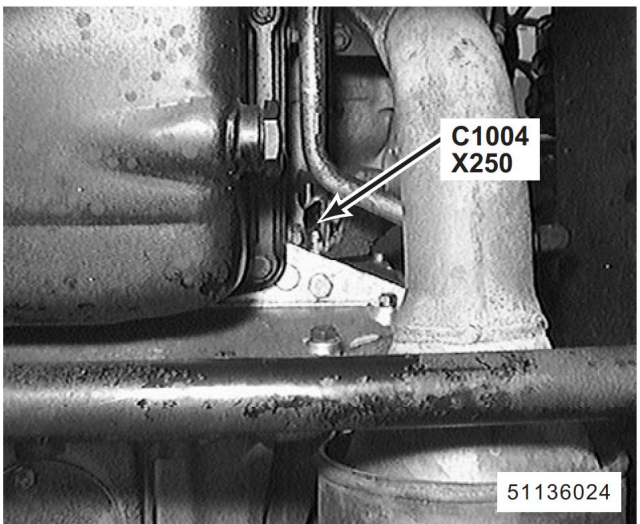

101. lower LH rear of engine compartment (MFI-V8)  
 X139 Left Heated Oxygen Sensor  
 C112 (3-W)

102. lower LH rear of engine compartment (SFI-V8)  
 X139 Left Heated Oxygen Sensor

103. lower LH rear of engine (SFI-V8)  
 X250 Crankshaft Position Sensor  
 C1004 (2-B)

104. lower LH side of engine (SFI-V8)  
 X295 Left Knock Sensor  
 C1022 (2-B)