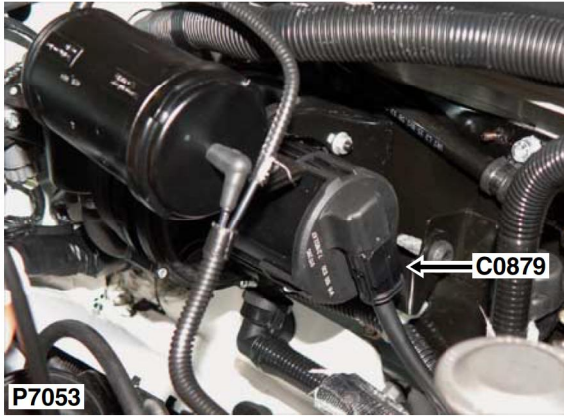

CONNECTOR DETAILS

C0879

Cav	Col	Cct
1	B	18
2	YB	18

Description: *Pump-Air injection*
Location: *Rear RH side of engine compartment*

YPC110340

Colour: *BLACK*
Gender: *Female*

DISCOVERY SERIES II