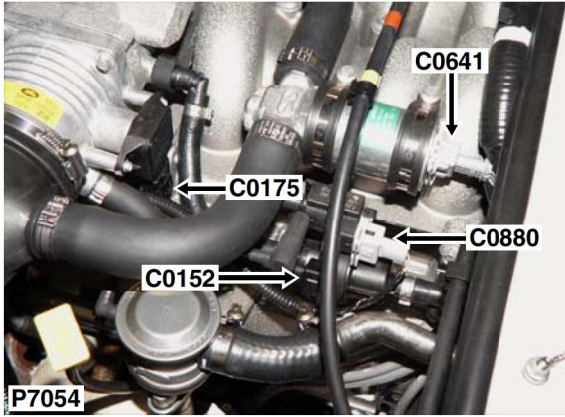

C0152

CONNECTOR DETAILS

Cav	Col	Cct
1	NR	ALL
2	NK	ALL

Description: *Purge control valve*
Location: *LH side of engine compartment*

YPC107790

Colour: *BLACK*
Gender: *Female*

DISCOVERY SERIES II