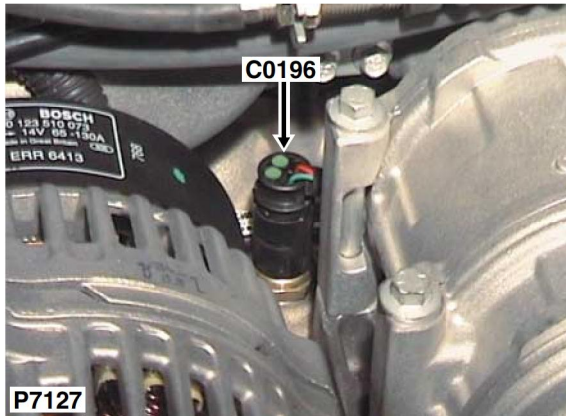

## CONNECTOR DETAILS

## C0196

Cav	Col	Cct
3	RB	ALL
4	G	ALL

Description: *Sensor-Engine coolant temperature (ECT)*

Location: *Front of engine - centre*

YPC113850

Colour: *BLACK*

Gender: *Female*

---