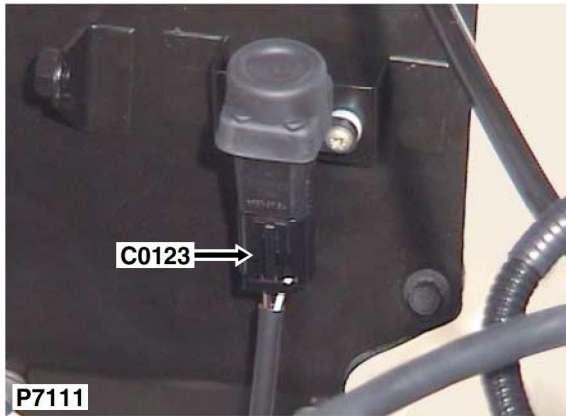

CONNECTOR DETAILS

C0123

Cav	Col	Cct
1	NB	ALL
3	WG	ALL

Description: *Switch-Inertia - LHD*
Location: *Rear LH side of engine compartment*

YPC10068

Colour: *BLACK*
Gender: *Female*

DISCOVERY SERIES II