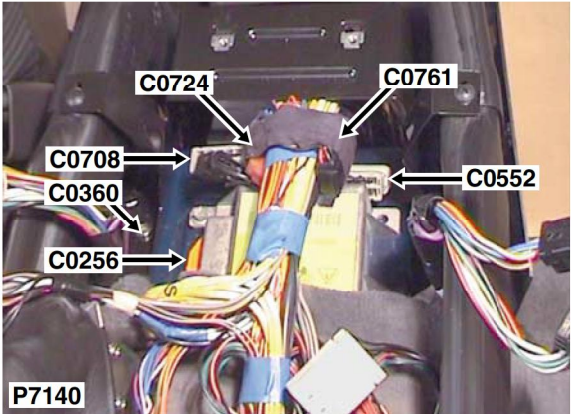

# CONNECTOR DETAILS

Cav	Col	Cct
1	B	ALL
2	B	ALL
3	B	ALL
4	B	ALL
5	B	37
6	B	ALL
7	B	ALL
8	B	ALL
9	B	ALL
10	B	ALL

Description: *Header -Earth*  
 Location: *Behind centre console*

YPC10611

Colour: *LIGHT GREY*  
 Gender: *Female*