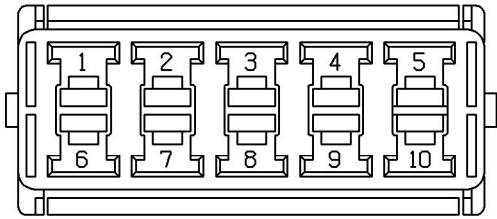

# CONNECTOR DETAILS

Cav	Col	Cct
1	B	ALL
2	B	ALL
3	B	ALL
4	B	ALL
5	B	37
6	B	ALL
7	B	ALL
8	B	ALL
9	B	ALL
10	B	ALL

Description: *Header -Earth*  
 Location: *Behind centre console*

YPC10611

Colour: *LIGHT GREY*  
 Gender: *Female*