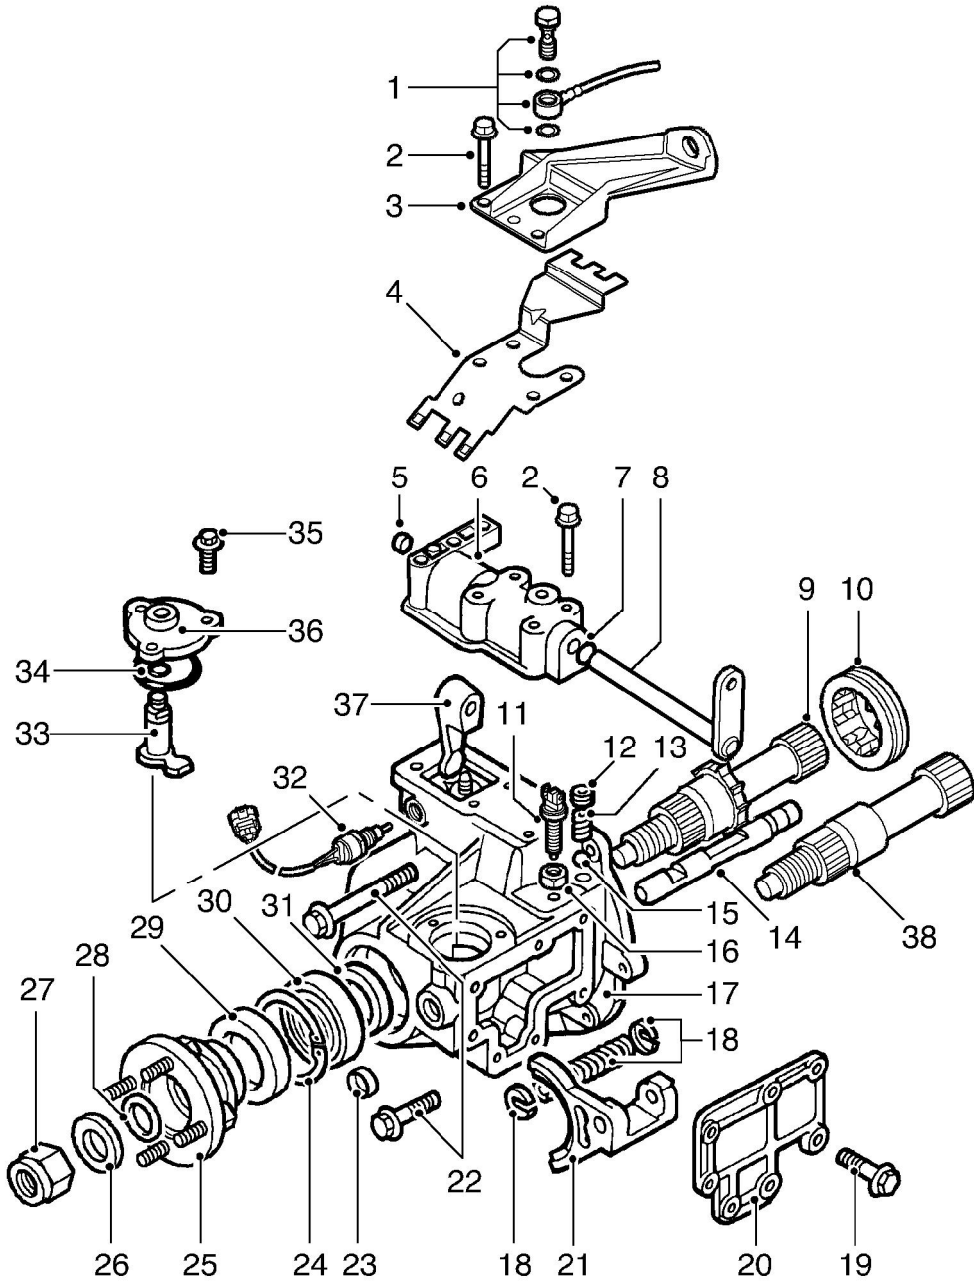

TRANSFER BOX - LT230SE

Front output housing components – Vehicles up to 03 model year

M41 7807