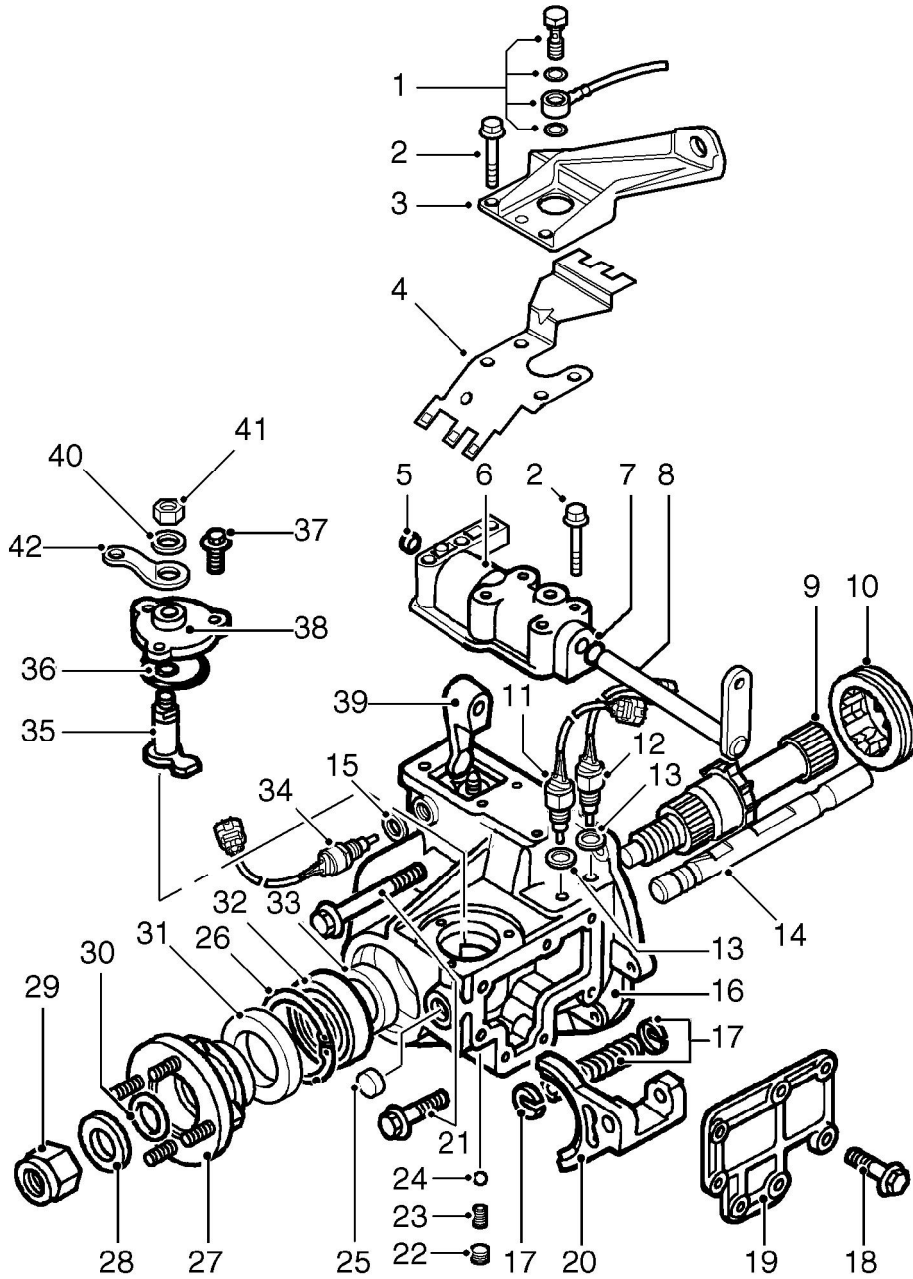

TRANSFER BOX - LT230SE

Front output housing components – Vehicles from 03 model year

M41 7872