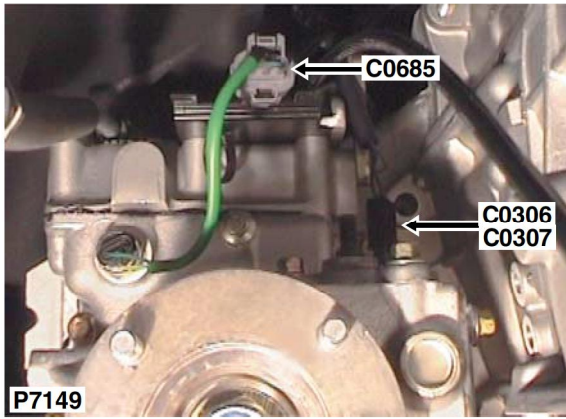

C0307

CONNECTOR DETAILS

Cav	Col	Cct
1	B	ALL

Description: *Differential lock unit*
Location: *RH side of transfer box*

AAU1010

Colour: *BLACK*
Gender: *Female*

DISCOVERY SERIES II