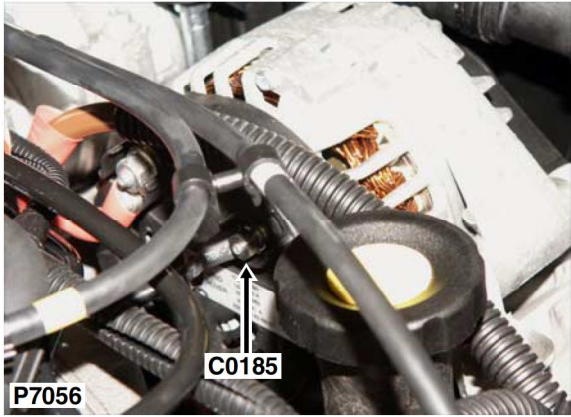

# CONNECTOR DETAILS

Cav	Col	Cct
1	NY	ALL

Description: *Alternator/generator*  
Location: *Top of engine*

YPG100730

Colour: *BRASS*  
Gender: *Female*

DISCOVERY SERIES II