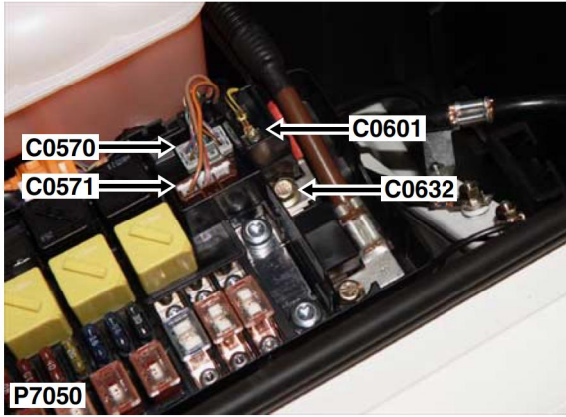

CONNECTOR DETAILS

C0632

Cav	Col	Cct
1	R	38

Description: *Fuse box-Engine compartment*
Location: *Front RH side of engine compartment*

Colour:
Gender:

DISCOVERY SERIES II