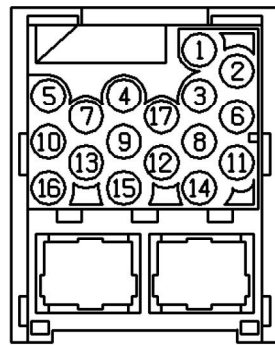

Description: *Head Unit-Audio System*  
 Location: *Behind radio*

Cav	Col	Cct
1	BW	29
2	BK	29
3	BY	29
4	PO	29
5	LGP	29
6	BG	29
8	BN	29
9	P	29
10	SR	29
11	BR	29
12	BO	29
13	RN	29
14	BU	29
15	B	29
16	RU	29
17	SB	29

YPC115120

Colour: *BLACK*  
 Gender: *Female*