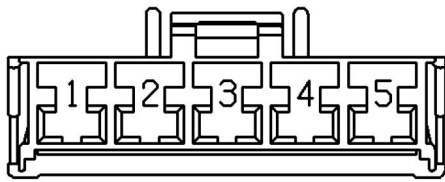

Cav	Col	Cct
1	B	ALL
2	WLG	ALL
3	ULG	ALL
4	GS	ALL
5	U	38
5	RLG	ALL

Description: *Motor-Wiper-Windscreen*
 Location: *Top of bulkhead - centre*

YPC108290

Colour: *LIGHT GREY*
 Gender: *Female*