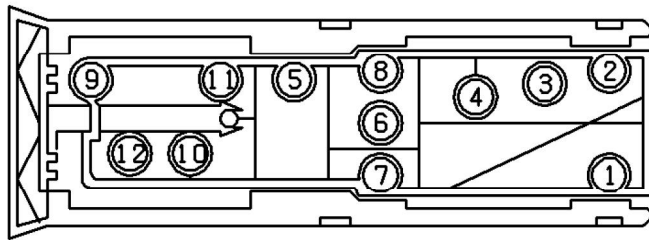

Description: *Switch pack-Seat*
 Location: *Beneath centre console LH side*

YPC119330

Colour: *BLACK*
 Gender: *Female*

Cav	Col	Cct
1	W	43
1	Y	43
2	W	43
2	Y	43
3	GY	43
4	R	43
5	WR	43
6	B	43
7	NY	43
7	U	43
8	NY	43
8	U	43
9	PS	43
10	O	43
11	P	43
12	S	43